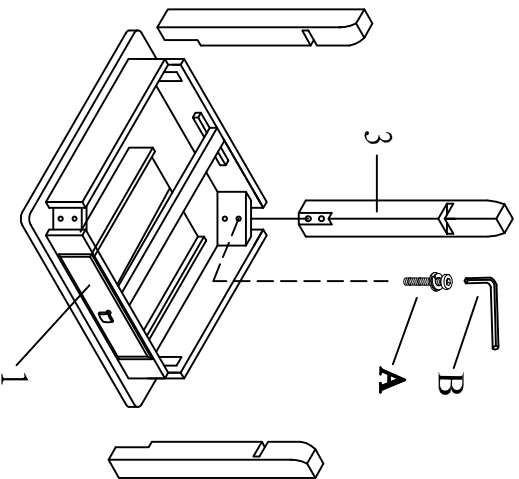

HOME ELEGANCE

ASSEMBLY INSTRUCTION

3256RF-04 END TABLE

PARTS LIST:

1: TABLE TOP 1pc

2: BOTTOM SHELF 1pc

3: LEG 4pcs

HARDWARE LIST			
A		Ø1/4"×2" L	8PCS
B		4mm	1PC
C		Ø8*40mm	4PCS

STEP#1

STEP#2

COMPLETED

For items use on wooden floor, hard surfaces or carpets, it is recommended to install protective pads under all legs and supports to avoid/prevent from damages/scratches and discoloration.