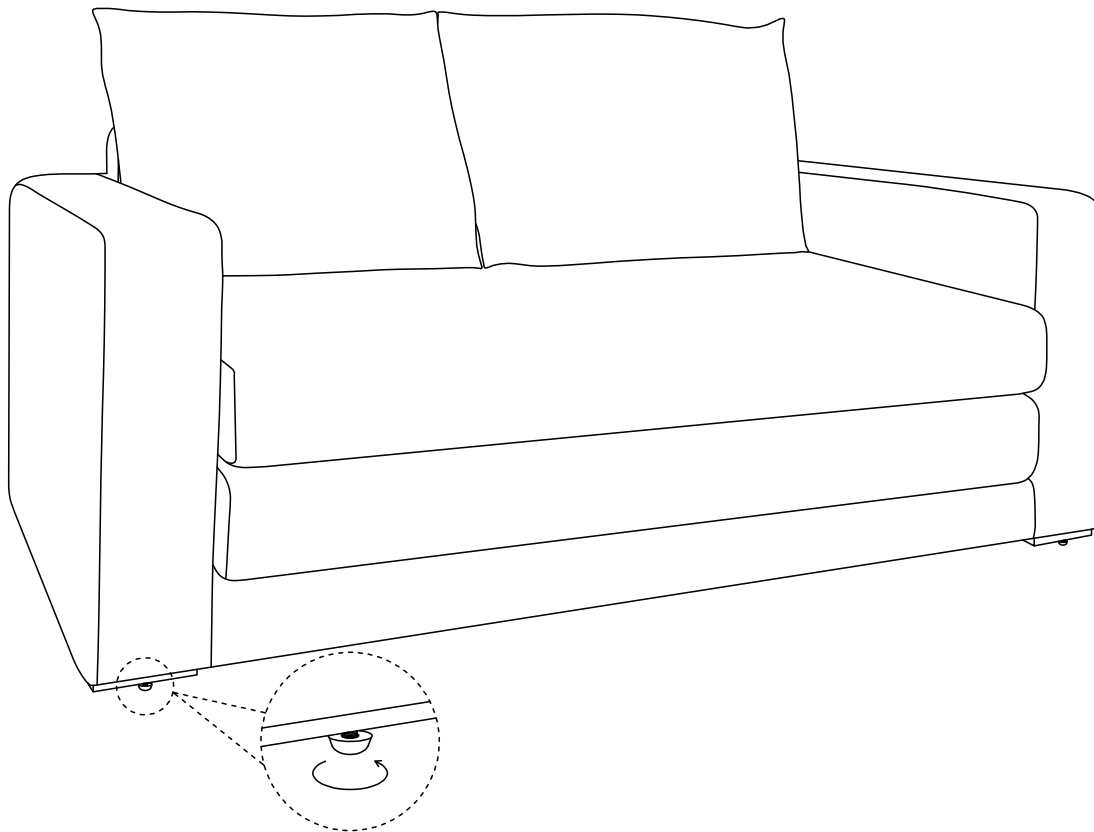

ITEM NAME / NOM D'ITEM: JIDE SLEEPER SOFA

ITEM # / NO.ITEM: 110292

## NO ASSEMBLY REQUIRED

Please use the attached adjustable footglides to level the chair on uneven surface.