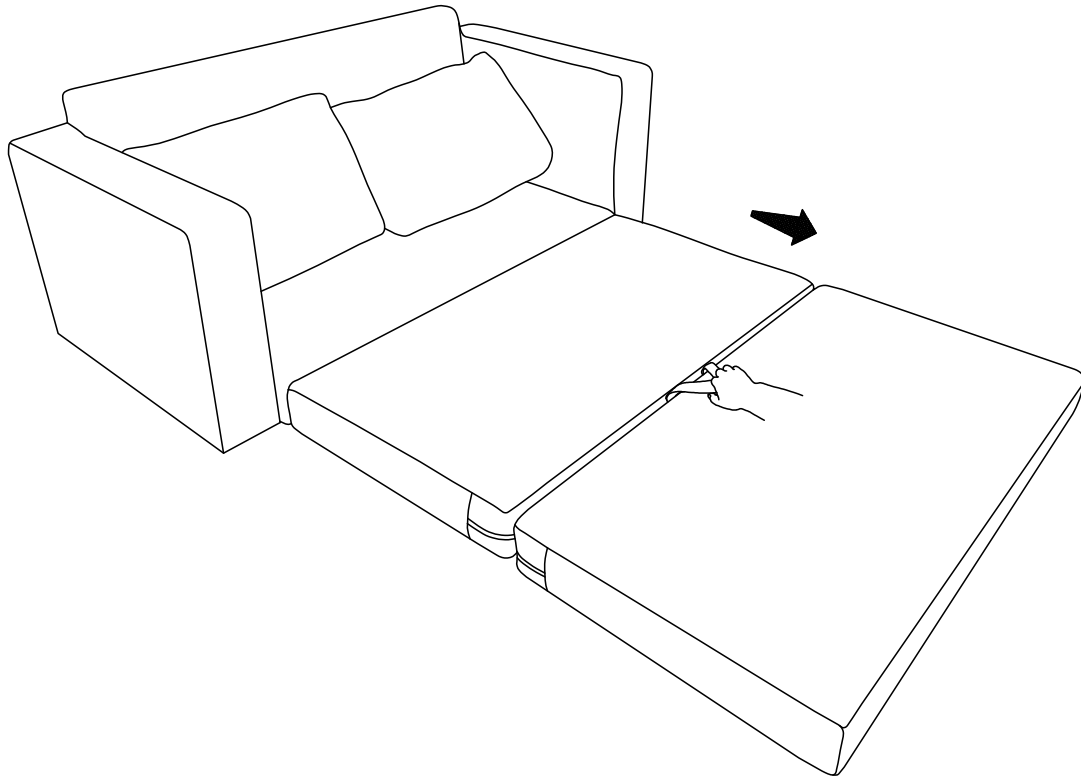

ITEM NAME / NOM D'ITEM: JIDE SLEEPER SOFA

ITEM # / NO.ITEM: 110292

## NO ASSEMBLY REQUIRED

Please use the attached adjustable footglides to level the chair on uneven surface.