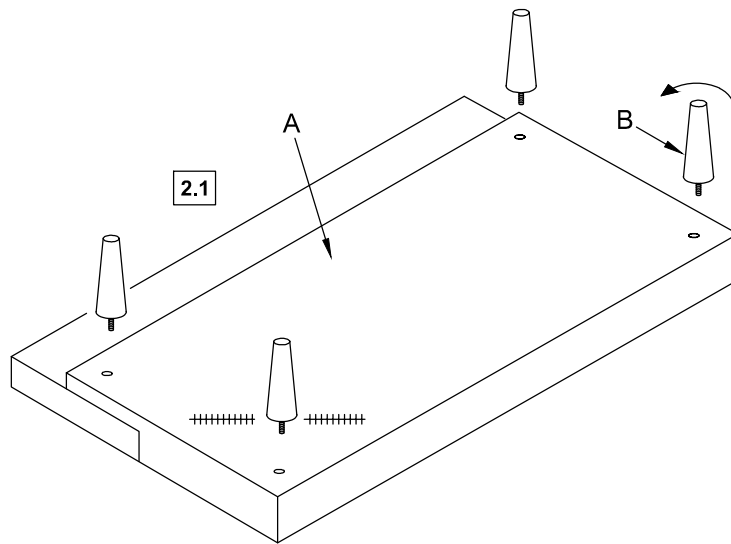

ITEM: 550044
ASSEMBLY INSTRUCTION
step 1

step 2

step 3
COMPLETE