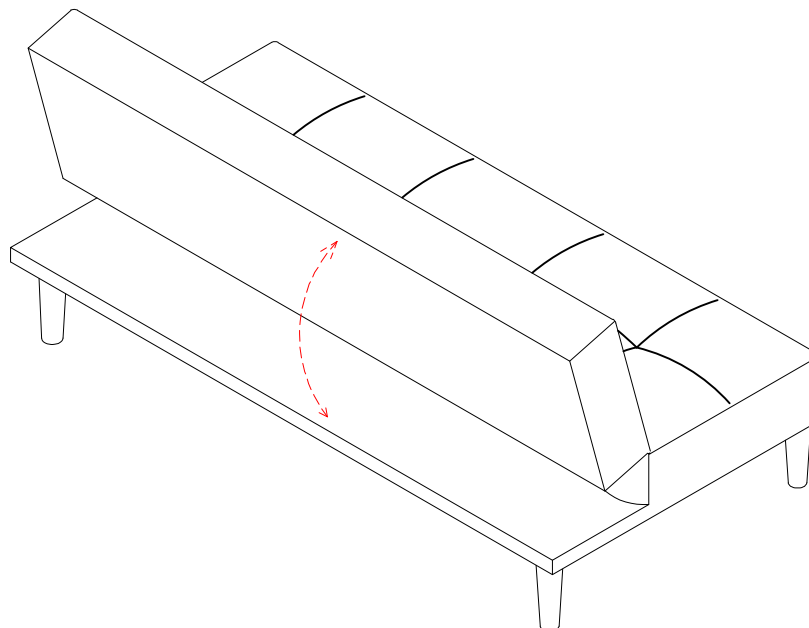

## PARTS IDENTIFICATION

A

SOFA BED

1PC

B

LEG

4PCS

## HARDWARE IDENTIFICATION

1

PLASTIC WASHER  
(Ø50\* 2MM - BLK)

4PCS

ITEM: 360238

ASSEMBLY INSTRUCTIONS

STEP 1

STEP 2

ITEM: **360238**

**ASSEMBLY INSTRUCTIONS**  
**STEP 3**

**STEP 4**  
**COMPLETE**

ITEM: **360238**

Note: Dimension tolerance  $\pm 5\%$