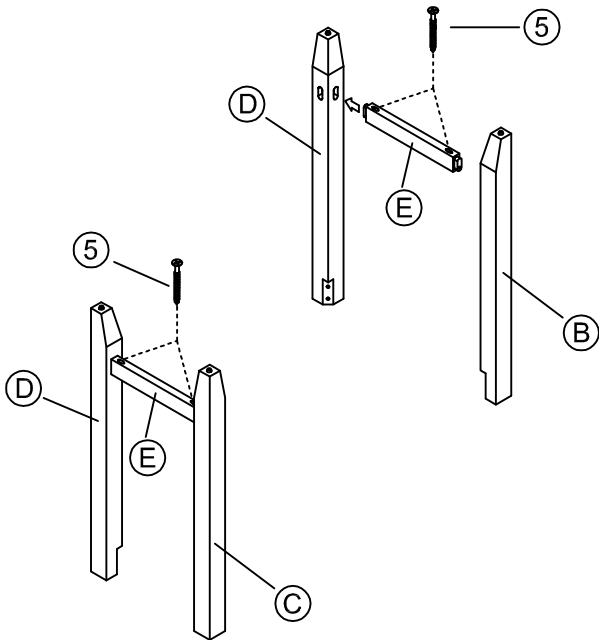

ASSEMBLY TIME

30 MINUTES

PARTS IDENTIFICATION

HARDWARE IDENTIFICATION

ITEM:115528

ASSEMBLY INSTRUCTIONS

STEP 1

STEP 2

STEP 3

**STEP 4
COMPLETE**

ITEM:115528

Note : Dimension tolerance $\pm 5\%$