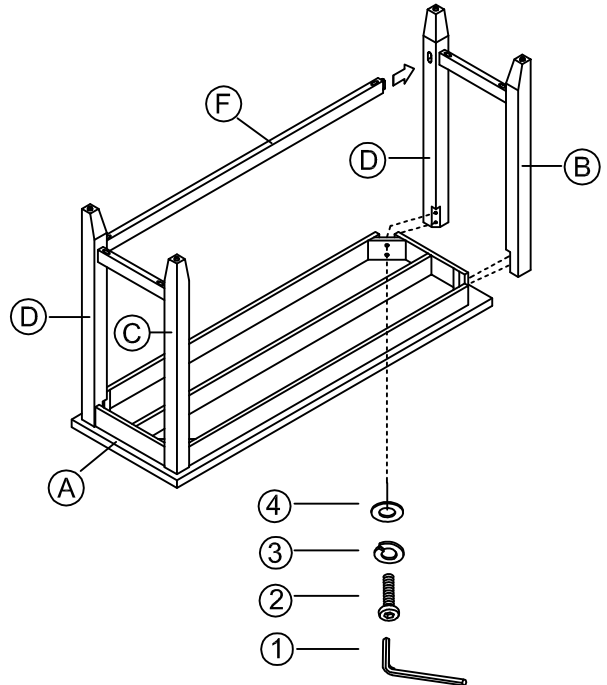

ASSEMBLY TIME

30 MINUTES

PARTS IDENTIFICATION

HARDWARE IDENTIFICATION

ITEM:115528

ASSEMBLY INSTRUCTIONS

STEP 1

STEP 2

STEP 3

**STEP 4
COMPLETE**

ITEM:115528

Note : Dimension tolerance $\pm 5\%$