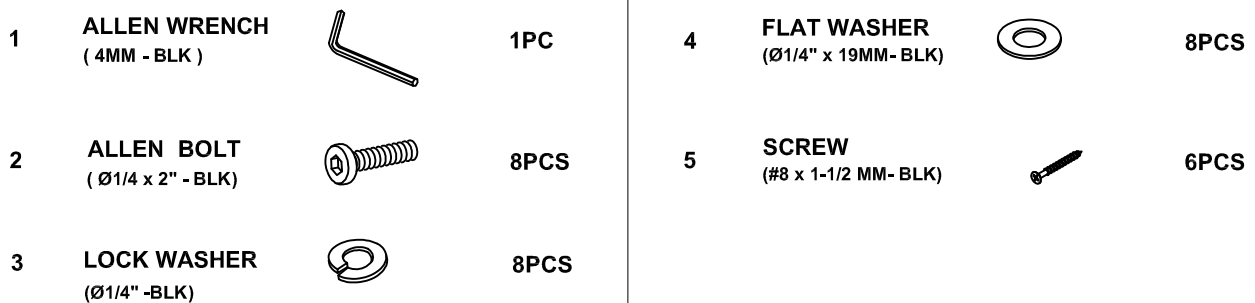

ASSEMBLY TIME

30 MINUTES

PARTS IDENTIFICATION

HARDWARE IDENTIFICATION

ITEM:115528

ASSEMBLY INSTRUCTIONS

STEP 1

STEP 2