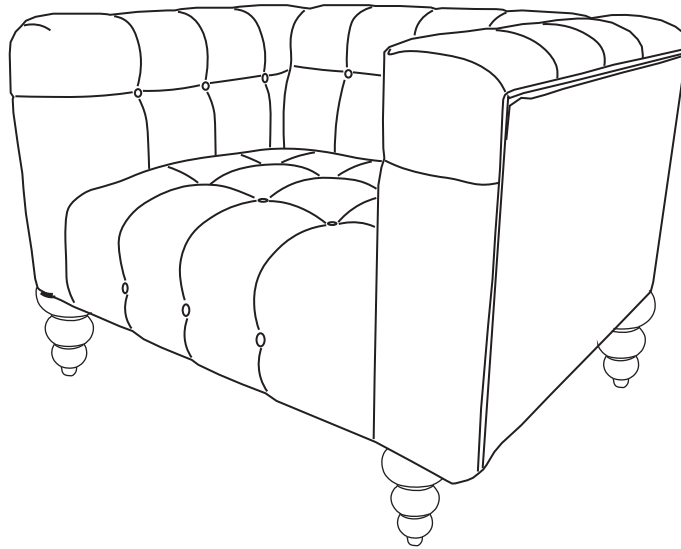

ASSEMBLY INSTRUCTIONS

WF306132/133

SINGLE SOFA

SINGLE SOFA is packed in 2 cases

Carton	Disignation	Part	Hardware/Leg
1/2 WF306132	Backrest	#1 	 #A x 4pcs
	Left arm	#2 	 #B x 4pcs  #C x 4pcs
	Right arm	#3 	 #D x 4pcs  #E x 4pcs
2/2 WF306133	Seat	#4 	

ASSEMBLY INSTRUCTIONS

PARTS

#1 1pc

BACKREST

#2 1pc

LEFT ARM

#3 1pc

RIGHT ARM