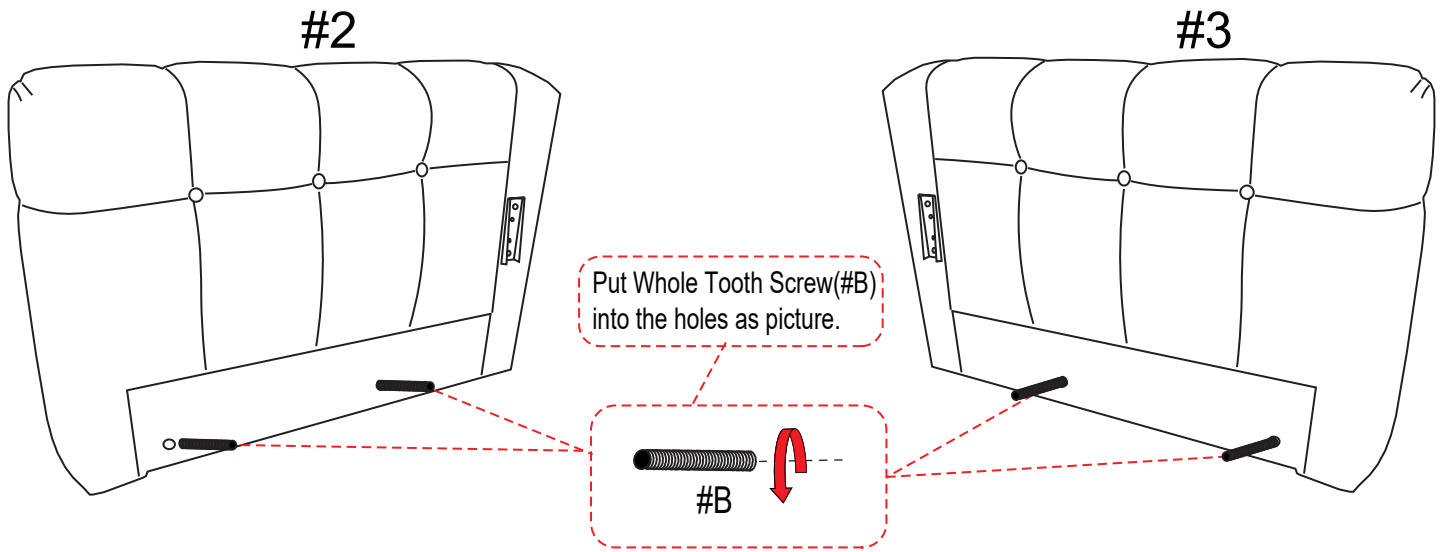

NUT

#D 4 pcs

FLAT WASHER
22mm

#E 1 pc

WRENCH

ASSEMBLY INSTRUCTIONS

STEP1:

STEP2: