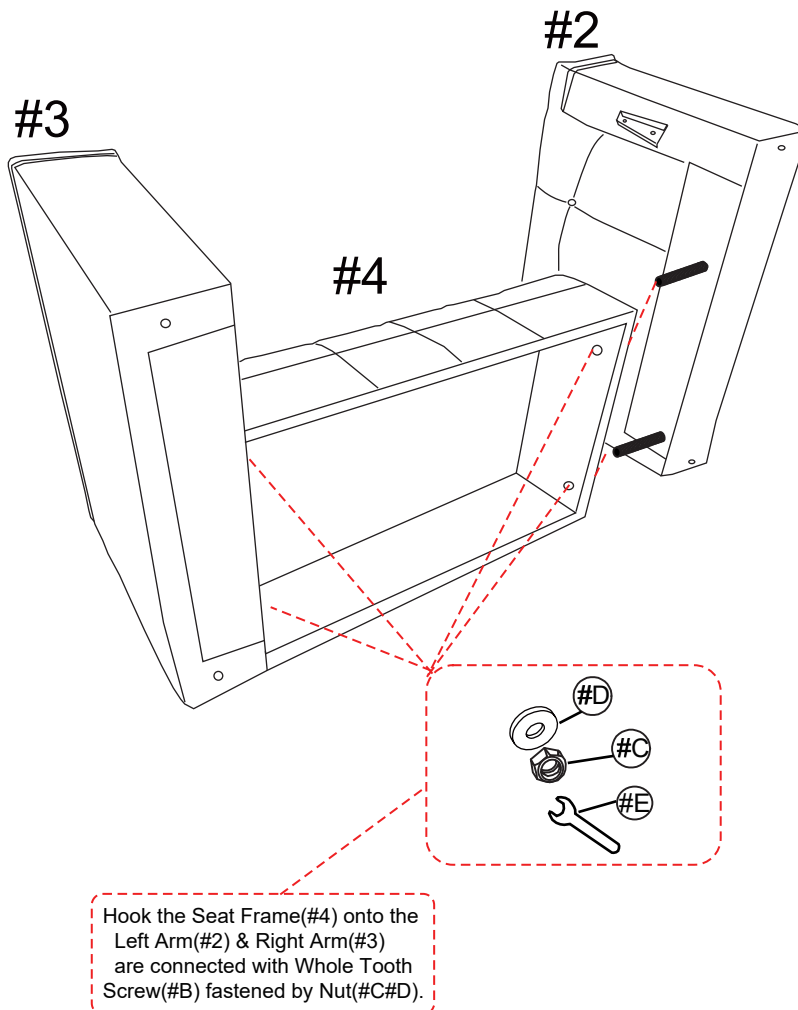

ASSEMBLY INSTRUCTIONS

WF306132/133

SINGLE SOFA

SINGLE SOFA is packed in 2 cases

Carton	Disignation	Part	Hardware/Leg
1/2 WF306132	Backrest	#1 	 #A x 4pcs
	Left arm	#2 	 #B x 4pcs  #C x 4pcs
	Right arm	#3 	 #D x 4pcs  #E x 4pcs
2/2 WF306133	Seat	#4 	

ASSEMBLY INSTRUCTIONS

PARTS

#1 1pc

BACKREST

#2 1pc

LEFT ARM

#3 1pc

RIGHT ARM

#4 1pc

SAET

HARDWARE

#A 4 pcs

WOODEN LEG

#B 4 pcs

WHOLE TOOTH SCREW
90mm L

#C 4 pcs

NUT

#D 4 pcs

FLAT WASHER
22mm

#E 1 pc

WRENCH

ASSEMBLY INSTRUCTIONS

STEP1:

STEP2: