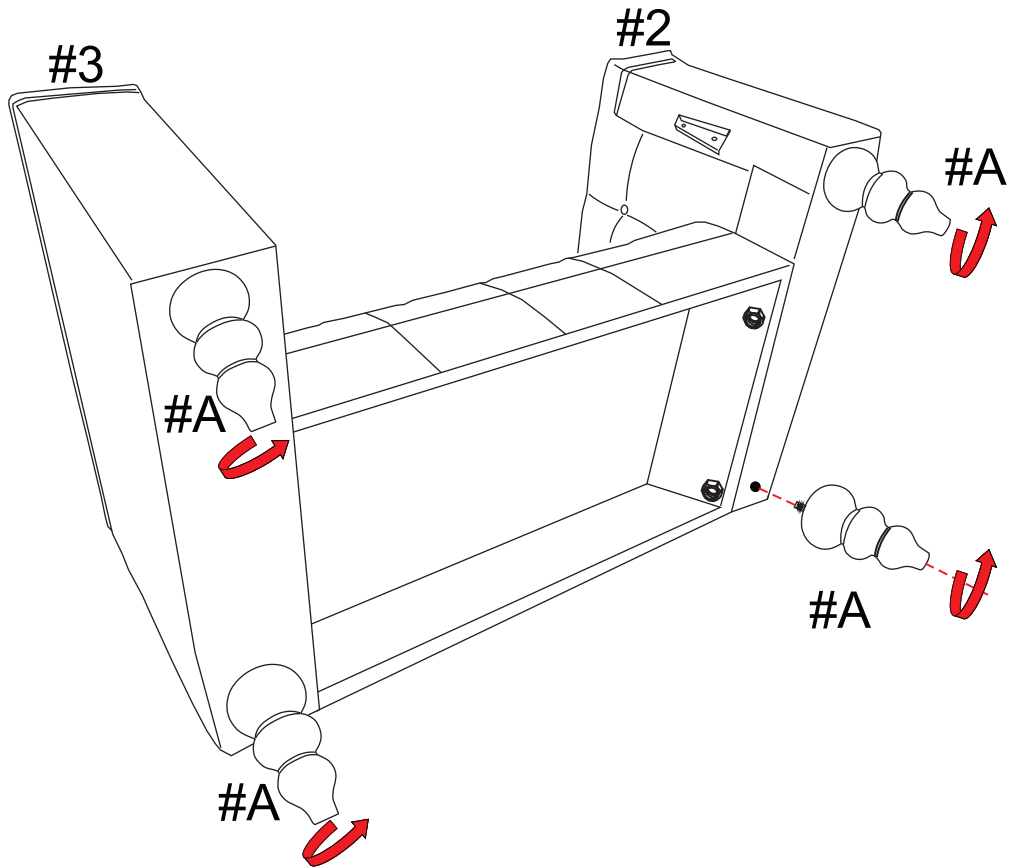

ASSEMBLY INSTRUCTIONS

WF306132/133

SINGLE SOFA

SINGLE SOFA is packed in 2 cases

Carton	Disignation	Part	Hardware/Leg
1/2 WF306132	Backrest	#1 	 #A x 4pcs
	Left arm	#2 	 #B x 4pcs  #C x 4pcs
	Right arm	#3 	 #D x 4pcs  #E x 4pcs
2/2 WF306133	Seat	#4 	

ASSEMBLY INSTRUCTIONS

PARTS

#1 1pc

BACKREST

#2 1pc

LEFT ARM

#3 1pc

RIGHT ARM

NUT

#D 4 pcs

FLAT WASHER
22mm

#E 1 pc

WRENCH

ASSEMBLY INSTRUCTIONS

STEP1:

STEP2:

ASSEMBLY INSTRUCTIONS

STEP3:

STEP4: