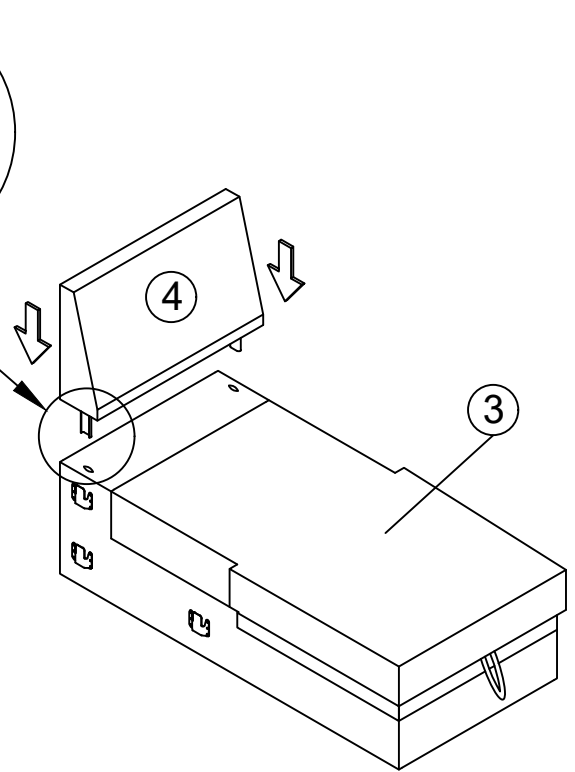

PARTS LIST

No	Description	Sketch	Q'ty	No	Description	Sketch	Q'ty
1	Loveseat Body		1PC	5	Back Cushion		3PCS
2	Loveseat Back Frame		1PC	6	Left Armrest		1PC
3	Chair Body		1PC	7	Right Armrest		1PC
4	Short Back Frame		1PC	8	Legs		12PCS

STEP 1

ASSEMBLY INSTRUCTION

ITEM NO.: WF298898AAA - WF298899AAA - WF298900AAA
WF298898AAE - WF298899AAE - WF298900AAE
SOFA BED

STEP 2

STEP 3

STEP 4 OPTION 1

ASSEMBLY INSTRUCTION

ITEM NO.: WF298898AAA - WF298899AAA - WF298900AAA
WF298898AAE - WF298899AAE - WF298900AAE
SOFA BED