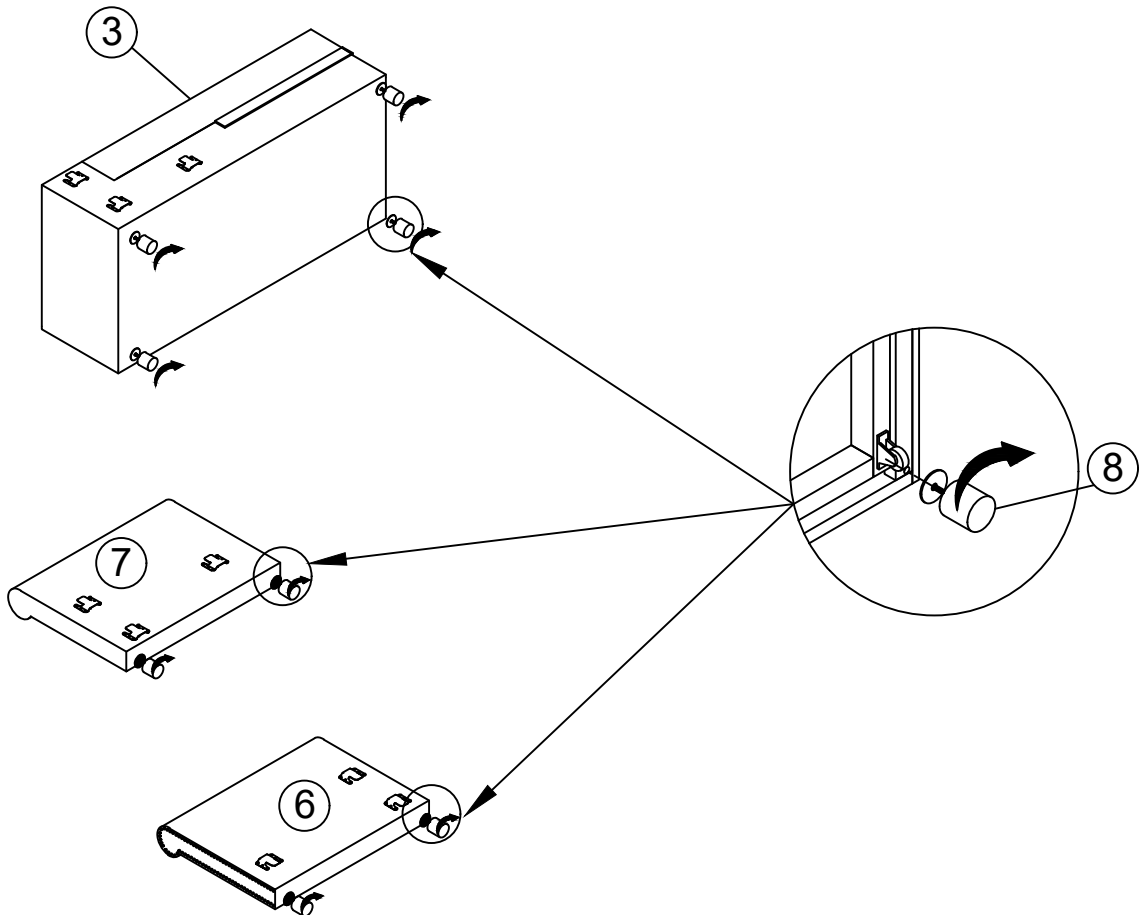

ASSEMBLY INSTRUCTION

ITEM NO.: WF298898AAA - WF298899AAA - WF298900AAA
WF298898AAE - WF298899AAE - WF298900AAE
SOFA BED

Thank you for purchasing this quality product. Be sure to check all packing material carefully for small parts, which may have come loose inside the carton during shipment. Identify and count all parts and compare with the HARDWARE LIST below.

Caution: Please read instructions thoroughly before unpacking assembly parts. Sharp, exposed staple tips can cause injury, therefore, for your production, please remove any exposed staples used in packing.

1. We recommend that you assemble this product with the assistance of another person; this will make assembly easier, and will help to eliminate damage to the product or injury to persons during assembly.
2. Please do not over tighten screws or bolt until the assembly is completed.
3. Please put all parts on a non-abrasive floor before assembly, and follow the assembly steps to assemble your sofa.

PARTS LIST

No	Description	Sketch	Q'ty	No	Description	Sketch	Q'ty
1	Loveseat Body		1PC	5	Back Cushion		3PCS
2	Loveseat Back Frame		1PC	6	Left Armrest		1PC
3	Chair Body		1PC	7	Right Armrest		1PC
4	Short Back Frame		1PC	8	Legs		12PCS

STEP 1