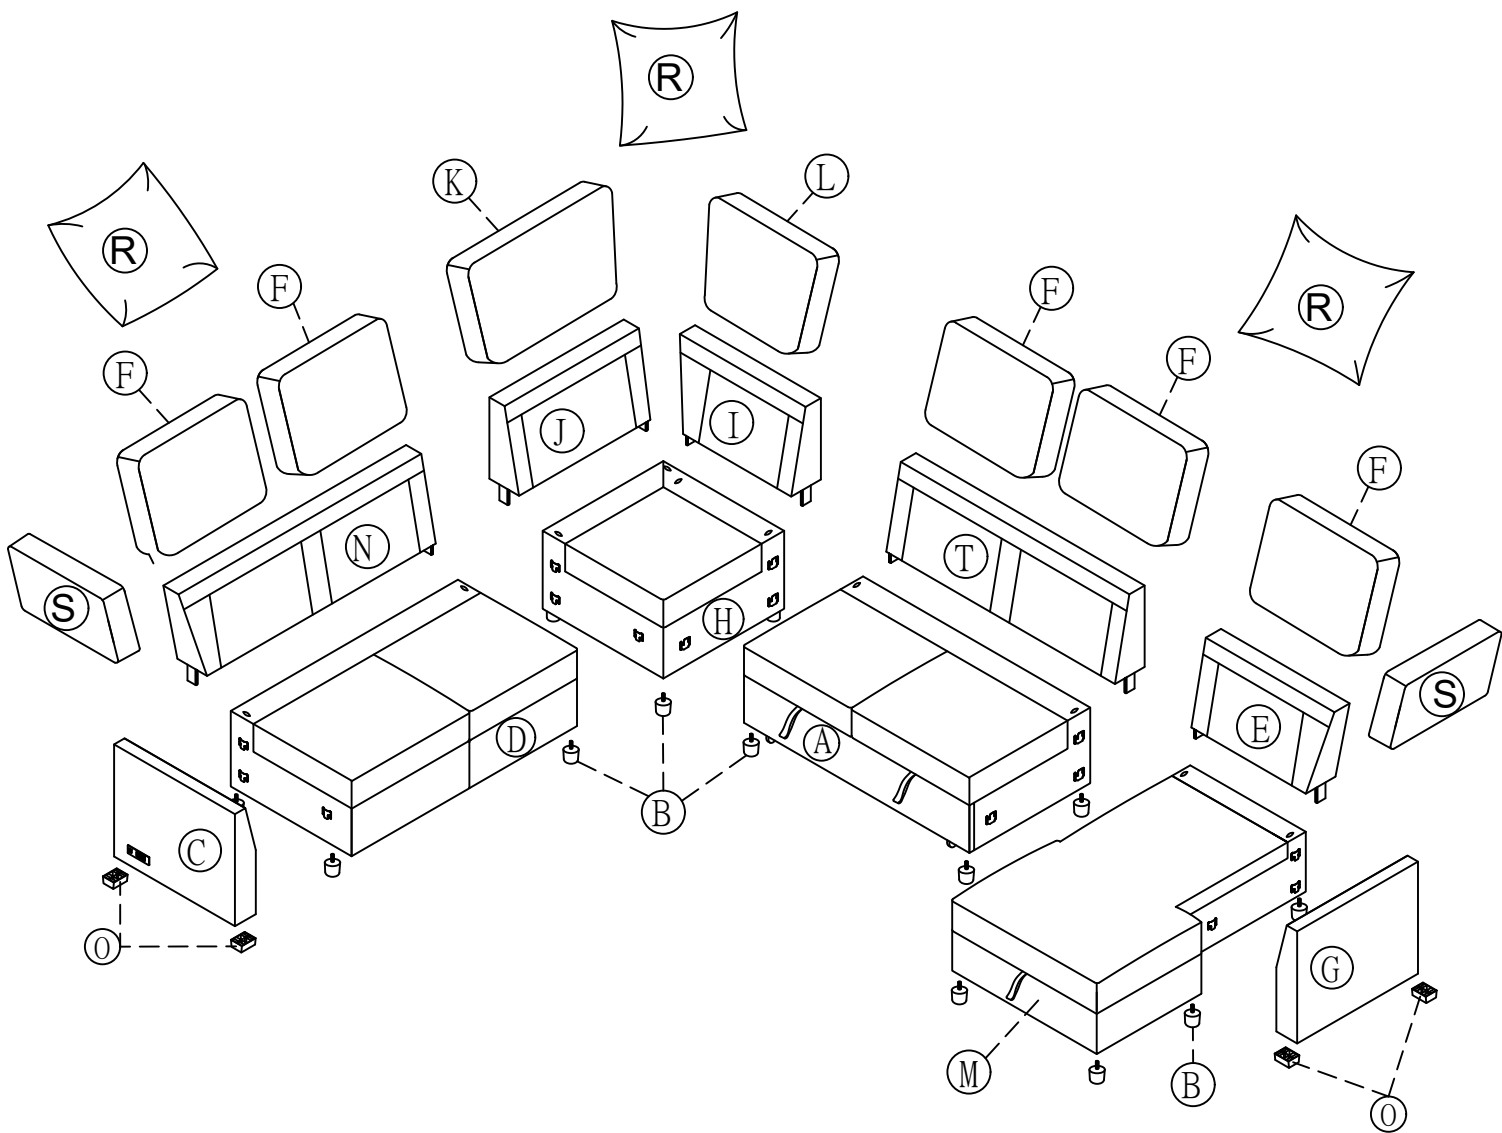

# ASSEMBLY INSTRUCTION

ITEM NO.: WF321517-WF321518-WF321519-WF321520- WF321521

**WF321518-COMPONENT LIST**

NO.	DRAWING	QTY	DESCRIPTION
A		1	Loveseat Body
F		2	Back Cushion
O		4	Square Leg
P		8	Bolt
Q		1	Allen key
B		4	Round legs

**WF321519-COMPONENT LIST**

NO.	DRAWING	QTY	DESCRIPTION
D		1	Loveseat Body
S		2	Small Cushion
F		2	Back Cushion
I		1	Short Corner Backrest
J		1	Long Corner Backrest
R		1	Pillows
B		4	Round legs

**WF321520-COMPONENT LIST**

NO.	DRAWING	QTY	DESCRIPTION
H		1	Corner Frame
E		1	Chaise Backrest
F		1	Back Cushion
K		1	Long Corner Back Cushion
L		1	Short Corner Back Cushion
B		4	Round legs

**WF321517-COMPONENT LIST**

NO.	DRAWING	QTY	DESCRIPTION
M		1	Chaise Body
N		1	Loveseat Backrest
T		1	Loveseat Backrest
B		5	Round legs
R		2	Pillows

# PARTS LIST

						
Loveseat Body X 1PC	Round legs X 17PCS	Left Arm X 1PC	Loveseat Body X 1PC	Chaise Backrest X 1PC	Back Cushion X 5PCS	Right Arm X 1PC
						
Corner Frame X 1PC	Short Corner Backrest X 1PC	Long Corner Backrest X 1PC	Long Corner Back Cushion X 1PC	Short Corner Back Cushion X 1PC	Chaise Body X 1PC	Loveseat Backrest X 1PC
						
Square Leg X 2PCS	Bolt Ø5/16"x40MM X 4 PCS	Allen key X 1PC	Pillows x3pcs	Small Cushion x 2pcs	Loveseat Backrest x 1pc	