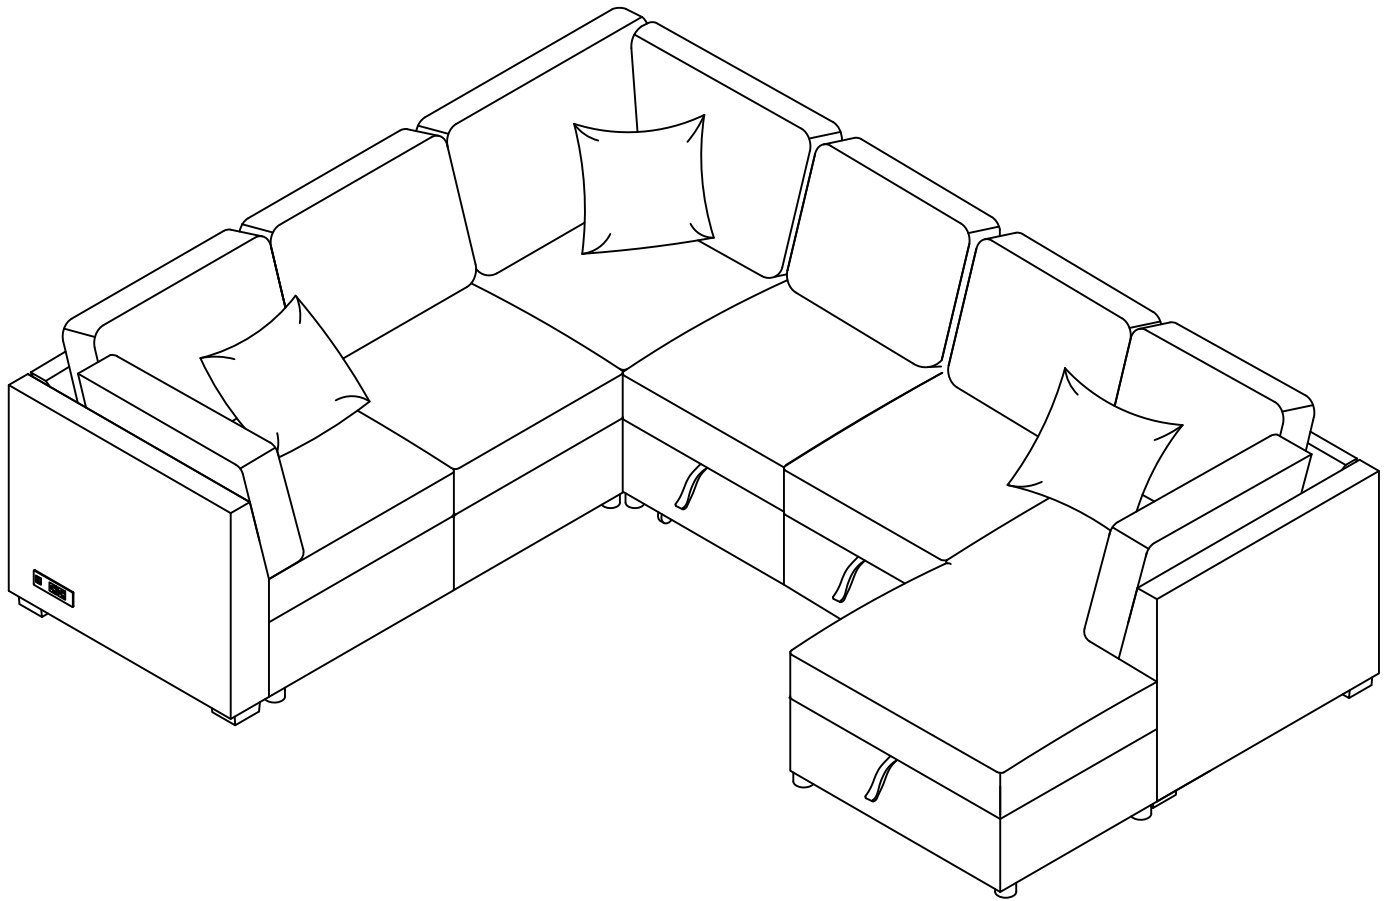

# ASSEMBLY INSTRUCTION

ITEM NO.: WF321517-WF321518-WF321519-WF321520- WF321521

**WF321518-COMPONENT LIST**

NO.	DRAWING	QTY	DESCRIPTION
A		1	Loveseat Body
F		2	Back Cushion
O		4	Square Leg
P		8	Bolt
Q		1	Allen key
B		4	Round legs

**WF321519-COMPONENT LIST**

NO.	DRAWING	QTY	DESCRIPTION
D		1	Loveseat Body
S		2	Small Cushion
F		2	Back Cushion
I		1	Short Corner Backrest
J		1	Long Corner Backrest
R		1	Pillows
B		4	Round legs

**WF321520-COMPONENT LIST**

NO.	DRAWING	QTY	DESCRIPTION
H		1	Corner Frame
E		1	Chaise Backrest
F		1	Back Cushion
K		1	Long Corner Back Cushion
L		1	Short Corner Back Cushion
B		4	Round legs

**WF321517-COMPONENT LIST**

NO.	DRAWING	QTY	DESCRIPTION
M		1	Chaise Body
N		1	Loveseat Backrest
T		1	Loveseat Backrest
B		5	Round legs
R		2	Pillows

# PARTS LIST

						
Loveseat Body X 1PC	Round legs X 17PCS	Left Arm X 1PC	Loveseat Body X 1PC	Chaise Backrest X 1PC	Back Cushion X 5PCS	Right Arm X 1PC
						
Corner Frame X 1PC	Short Corner Backrest X 1PC	Long Corner Backrest X 1PC	Long Corner Back Cushion X 1PC	Short Corner Back Cushion X 1PC	Chaise Body X 1PC	Loveseat Backrest X 1PC
						
Square Leg X 2PCS	Bolt Ø5/16"x40MM X 4 PCS	Allen key X 1PC	Pillows x3pcs	Small Cushion x 2pcs	Loveseat Backrest x 1pc	