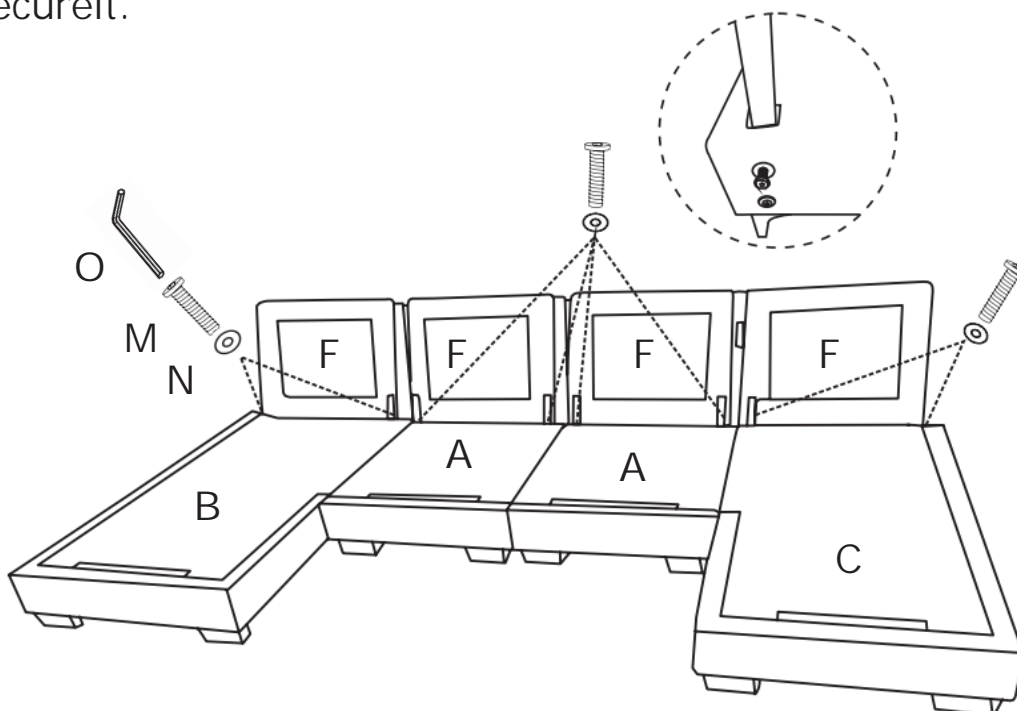

DIAGRAM 2 (Assemble the Seat frame)

Slide each Seat frame into the insert from left to right.

DIAGRAM 3 (Assemble the Backrests)

Insert Backrests(Part F) into the designated holes, using Screws (Hardware M) and Washers(Hardware N) to secureit.

N		16PCS
M	 M8X60	16PCS

DIAGRAM 4 (Removal of compression bags)

Remove the Seat cushion(Parts H)the Corner seat cushion (Parts I)
the Ottoman cushion(Parts F) .

TIPS

1. Please do not open the compressed packages until your sofa frame is completely assembled.
2. Compressed back cushions and pillows need to be fully fulfilled within 72 hours for your perfect use.
3. Please keep children away from plastic bags or any small pieces of stuff.

DIAGRAM 5 (Assemble the Armrest)

Insert Armrest(Left)(Part P) into the Chaise frame(Left)(Part B) and insert Armrest(Right)(Part K) into the Chaise frame(Right)(Part C).

DIAGRAM 6 (Assemble the Armrest bag)