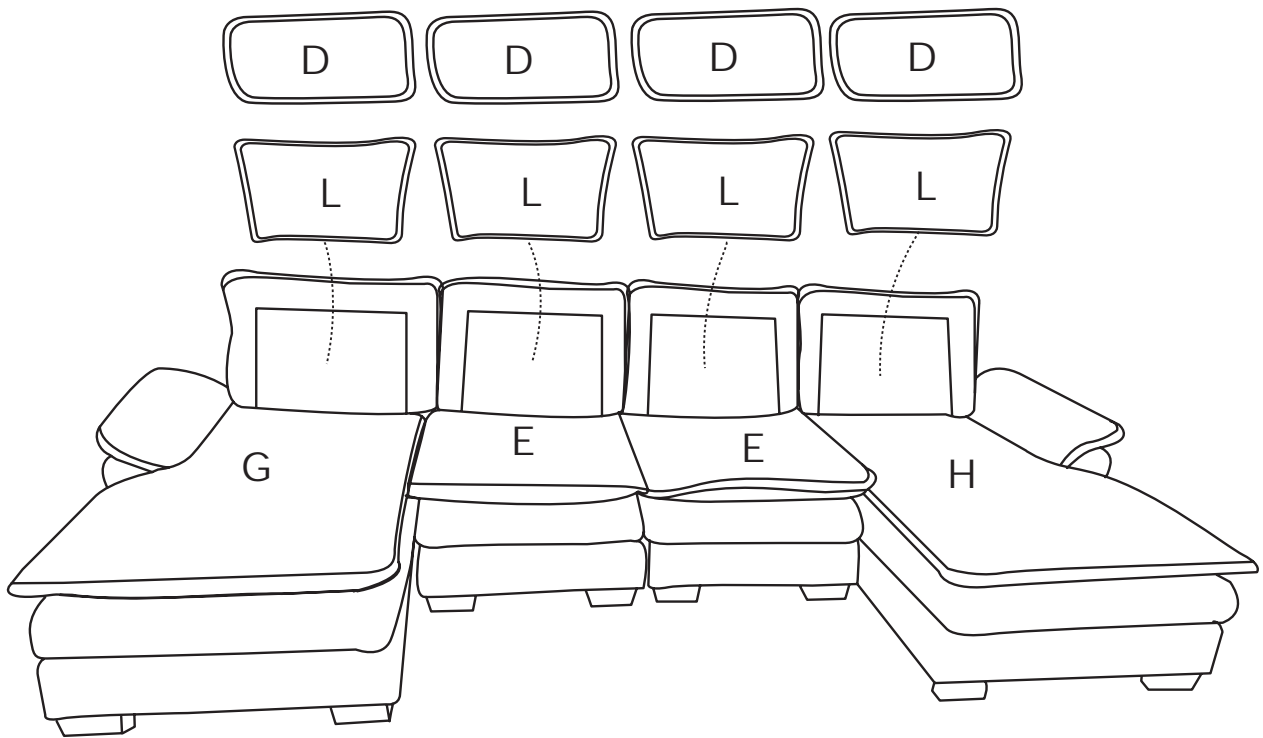

Assemble the Armrest bag (Left) (Part I) with the zipper closed on the Armrest (Left) (Part P) and Assemble the Armrest bag (Right) (Part J) with the zipper closed on the Armrest (Right) (Part K)

DIAGRAM 7 (Place the cushion on the corresponding seat frame.)

STEP 3

DIAGRAM 8 (Place four back cushions on the sofa)

TIPS:

1. Please do not open the compress packaging until your sofa frame is completely assembled.
2. Compress back cushions and pillows need to be fully fulfilled within 72 hours for your perfect use.
3. Please keep children away from plastic bags or any small pieces of stuff.