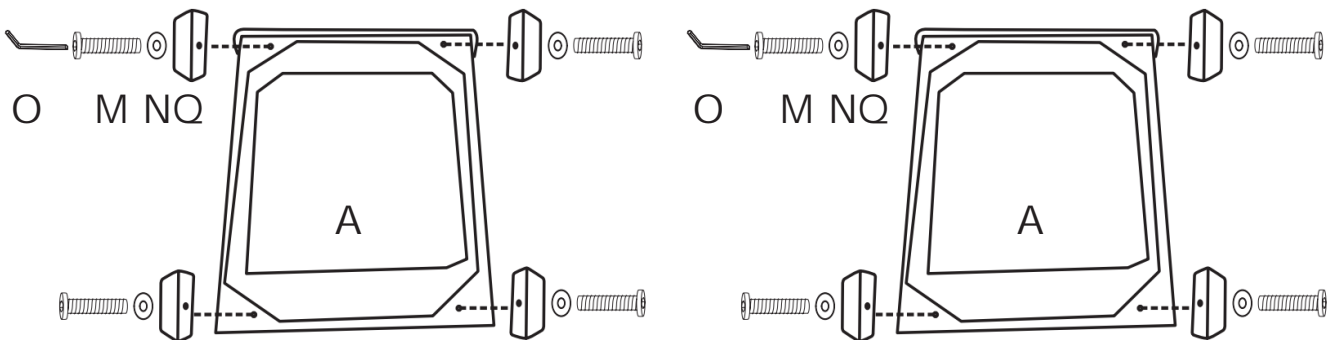

DIAGRAM 1 (Assemble the Legs)

Attach Legs(Part Q) to the Chaise frame(Right)(Part C) and Chaise frame(Left)(Part B) with Screws (Hardware M) and Washers (Hardware N)

N		16PCS
M	 M8X60	16PCS
Q		16PCS

Attach Legs(Part Q) to the Single Seat frame(Part A) with Screws (Hardware M) and Washers(Hardware N)

DIAGRAM 2 (Assemble the Seat frame)

Slide each Seat frame into the insert from left to right.

DIAGRAM 3 (Assemble the Backrests)

Insert Backrests(Part F) into the designated holes, using Screws (Hardware M) and Washers(Hardware N) to secureit.