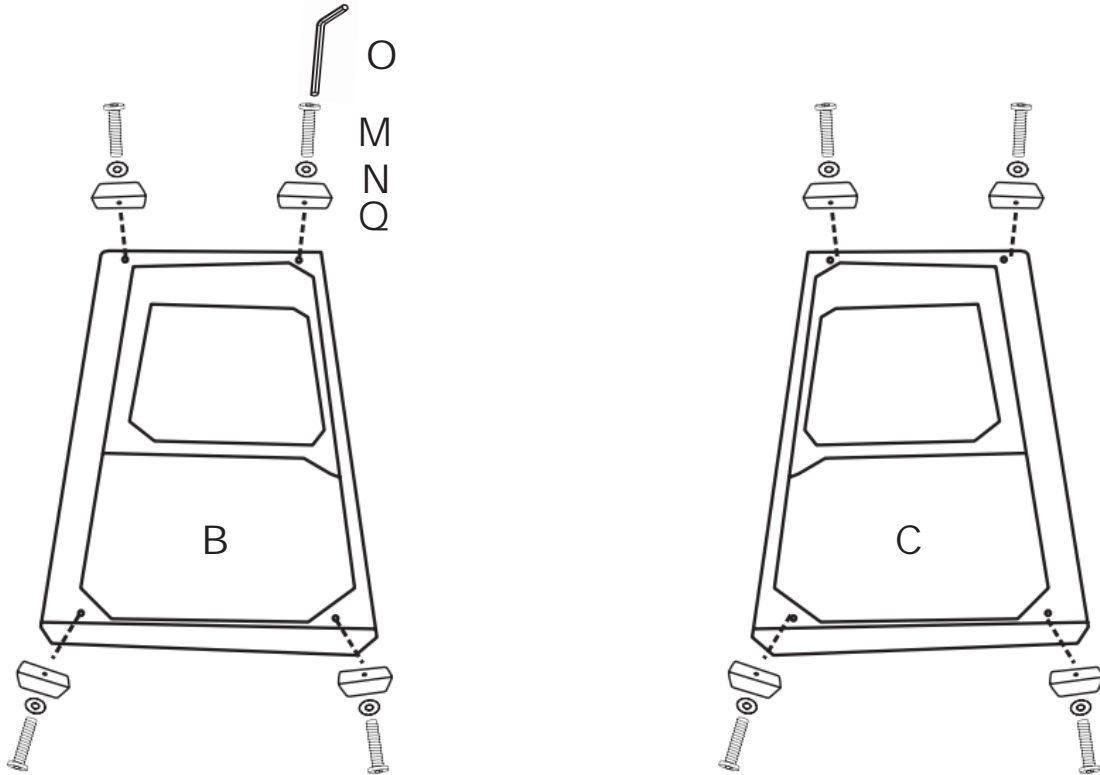

PARTS LIST WF310167

NO	DESCRIPTION	SKETCH	QTY
B	Chaise frame(Left)		1
G	Chaise cushion(Left)		1
F	Backrest		1
D	Throw pillow		2
I	Armrest bag(Left)		1
L	Back Cushion		1
Q	Leg		4

ASSEMBLY INSTRUCTION

All parts and hardwares.

DIAGRAM 1 (Assemble the Legs)

Attach Legs(Part Q) to the Chaise frame(Right)(Part C) and Chaise frame(Left)(Part B) with Screws (Hardware M) and Washers (Hardware N)

N		16PCS
M	 M8X60	16PCS
Q		16PCS

Attach Legs(Part Q) to the Single Seat frame(Part A) with Screws (Hardware M) and Washers(Hardware N)