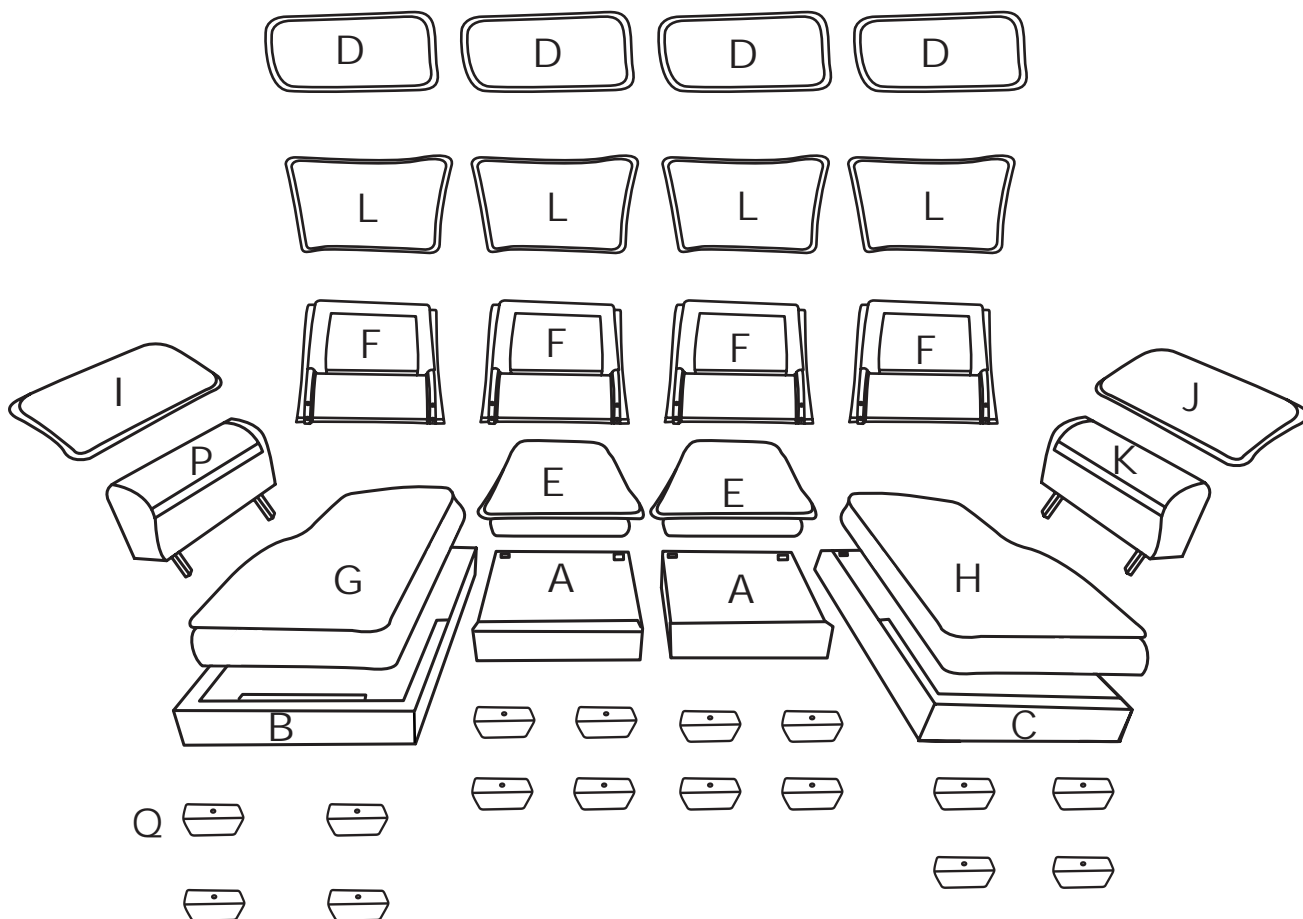

ASSEMBLY INSTRUCTION

PARTS LIST WF310166

NO	DESCRIPTION	SKETCH	QTY
C	Chaise frame(Right)		1
H	Chaise cushion(Right)		1
F	Backrest		1
D	Throw pillow		2
J	Armrest bag(Right)		1
L	Back Cushion		1
Q	Leg		4

ASSEMBLY INSTRUCTION

PARTS LIST WF310167

NO	DESCRIPTION	SKETCH	QTY
B	Chaise frame(Left)		1
G	Chaise cushion(Left)		1
F	Backrest		1
D	Throw pillow		2
I	Armrest bag(Left)		1
L	Back Cushion		1
Q	Leg		4

ASSEMBLY INSTRUCTION

All parts and hardwares.

DIAGRAM 1 (Assemble the Legs)

Attach Legs(Part Q) to the Chaise frame(Right)(Part C) and Chaise frame(Left)(Part B) with Screws (Hardware M) and Washers (Hardware N)

N		16PCS
M	 M8X60	16PCS
Q		16PCS

Attach Legs(Part Q) to the Single Seat frame(Part A) with Screws (Hardware M) and Washers(Hardware N)

DIAGRAM 2 (Assemble the Seat frame)

Slide each Seat frame into the insert from left to right.

DIAGRAM 3 (Assemble the Backrests)

Insert Backrests(Part F) into the designated holes, using Screws (Hardware M) and Washers(Hardware N) to secureit.