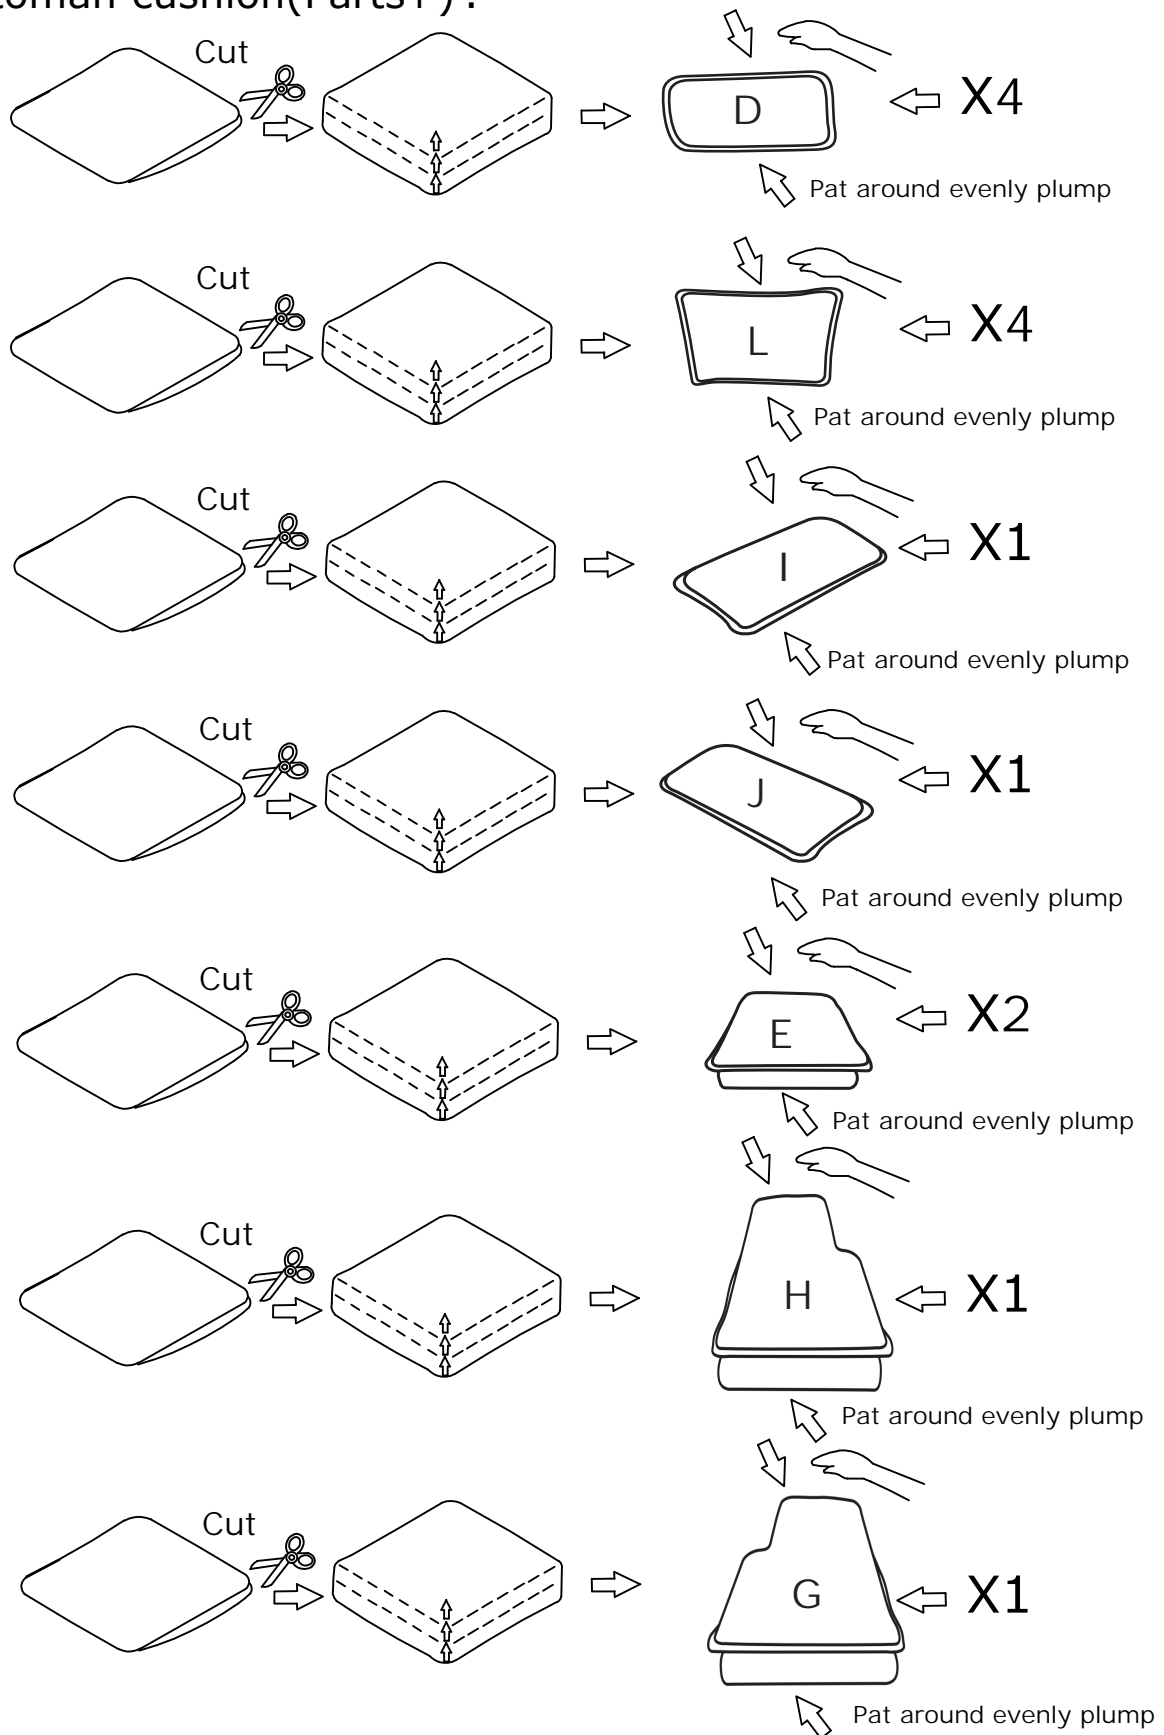

DIAGRAM 1 (Assemble the Legs)

Attach Legs(Part Q) to the Chaise frame(Right)(Part C) and Chaise frame(Left)(Part B) with Screws (Hardware M) and Washers (Hardware N)

N		16PCS
M	 M8X60	16PCS
Q		16PCS

Attach Legs(Part Q) to the Single Seat frame(Part A) with Screws (Hardware M) and Washers(Hardware N)

DIAGRAM 2 (Assemble the Seat frame)

Slide each Seat frame into the insert from left to right.

DIAGRAM 3 (Assemble the Backrests)

Insert Backrests(Part F) into the designated holes, using Screws (Hardware M) and Washers(Hardware N) to secureit.

N		16PCS
M	 M8X60	16PCS

DIAGRAM 4 (Removal of compression bags)

Remove the Seat cushion(Parts H)the Corner seat cushion (Parts I)
the Ottoman cushion(Parts F) .

TIPS

1. Please do not open the compressed packages until your sofa frame is completely assembled.
2. Compressed back cushions and pillows need to be fully fulfilled within 72 hours for your perfect use.
3. Please keep children away from plastic bags or any small pieces of stuff.

DIAGRAM 5 (Assemble the Armrest)

Insert Armrest(Left)(Part P) into the Chaise frame(Left)(Part B) and insert Armrest(Right)(Part K) into the Chaise frame(Right)(Part C).

DIAGRAM 6 (Assemble the Armrest bag)