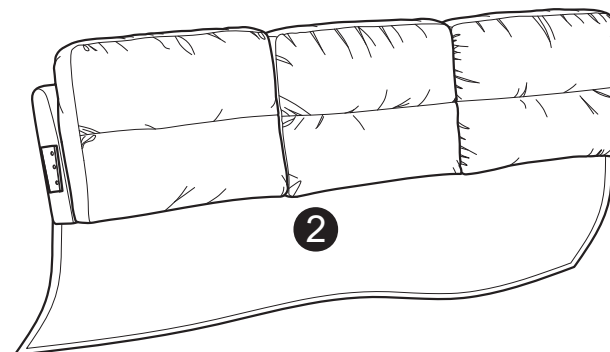

W2121137534 & W2121137324

SOFA
ASSEMBLY INSTRUCTIONS

WARNING

- This product has been designed for seating three (3) average adults. To prevent injury and damage to this unit, PROHIBIT jumping on it.
 - This product is designed for home use and not intended for commercial use.
 - Children under the age of 5, small infants and babies should not sleep alone on this product for safety reasons.
 - Recommended # of people needed for handling: 2 (however it is always better to have an extra hand.)
 - THIS INSTRUCTION BOOKLET CONTAINS **IMPORTANT** SAFETY INFORMATION. PLEASE READ AND KEEP FOR FUTURE REFERENCE.
-

PARTS

Sofa Body
QTY:1

Backrest
QTY:1

Left Facing Arm
QTY:1

(In the storage underneath of sofa body)

Right Facing Arm
QTY:1

(In the storage underneath of sofa body)

Leg
QTY:4