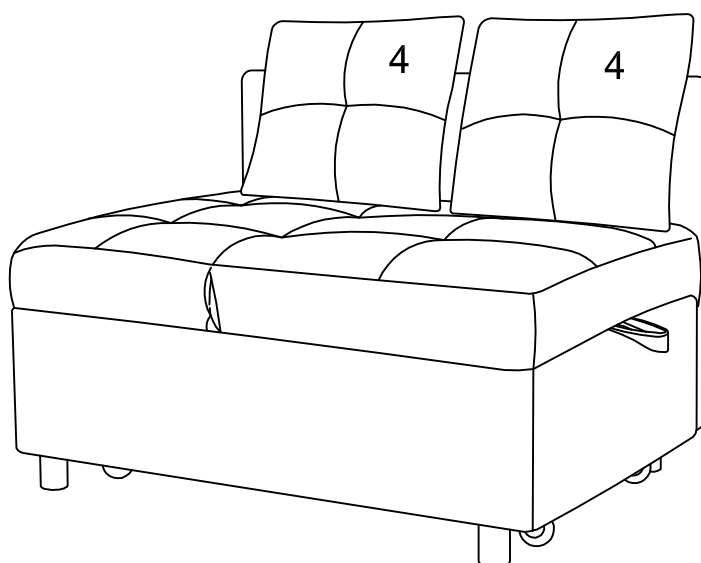

COMPLETED :