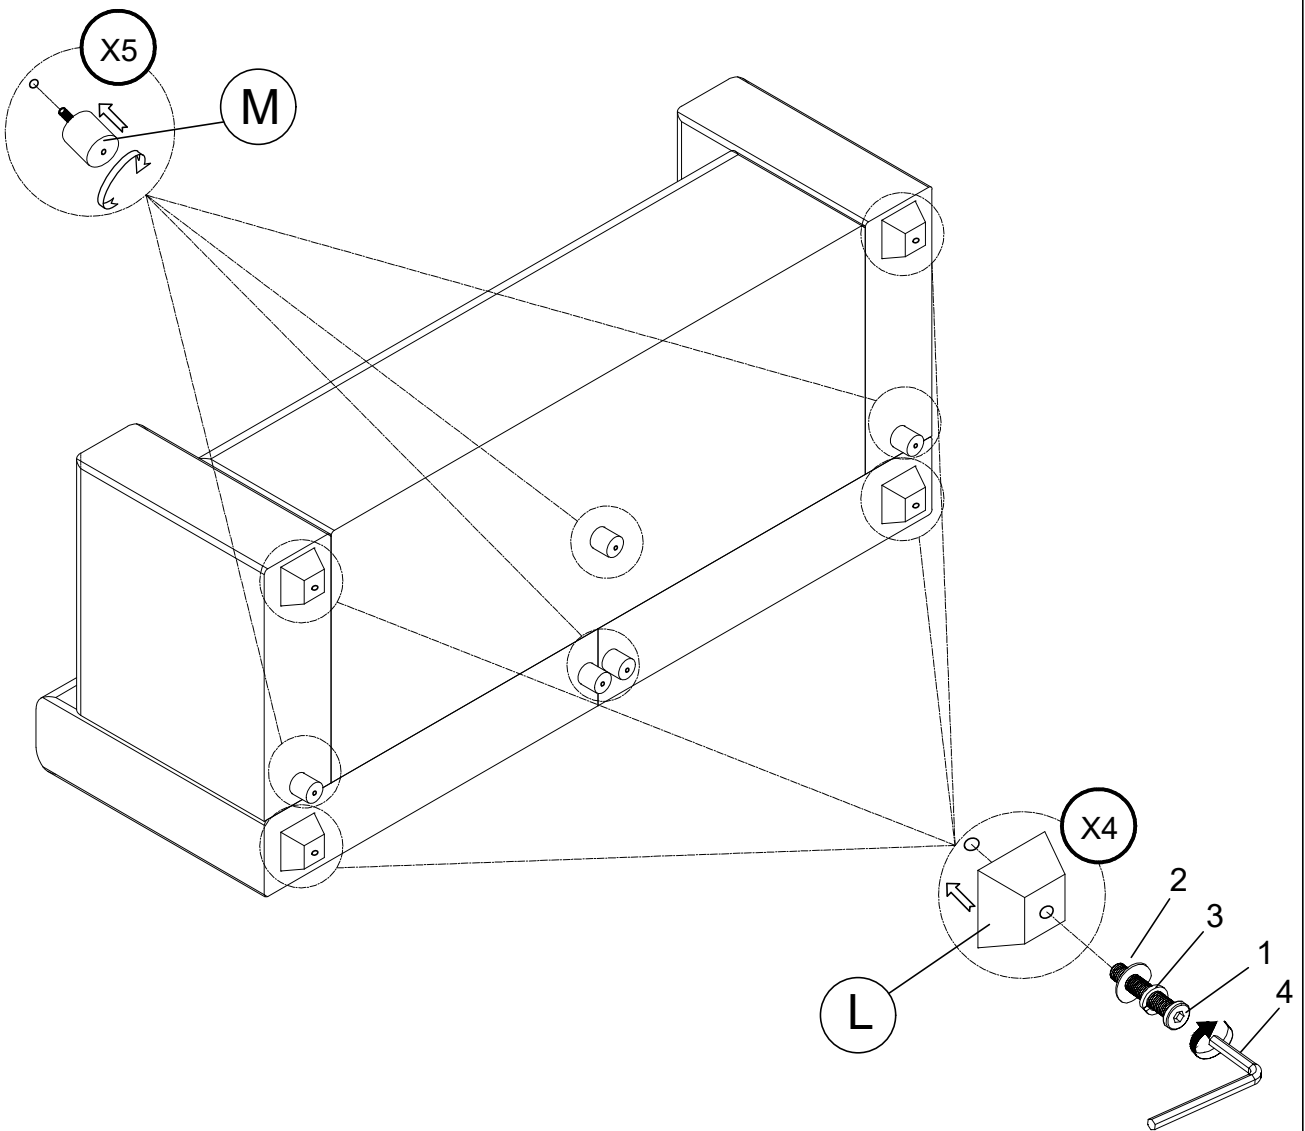

PARTS LIST-WF323760-61-62				
	NO	DESCRIPTION	SKETCH	QTY
WF323760	A	BACK CUSHION		1 PC
	B	BACKREST-LEFT		1 PC
WF323761	A	BACK CUSHION		1 PC
	C	BACKREST-RIGHT		1 PC
WF323762	D	SEAT FRAME		1 PC
	E	ARM-LEFT		1 PC
	F	ARM-RIGHT		1 PC
	G	ARM CUSHION		2 PCS
	L	LEGS BIG		4 PCS
	M	LEGS SMALL		5 PCS
	HARDWARE-WF323760-61-62			
	NO	DESCRIPTION	SKETCH	QTY
	1	BOLTS 5/16"x60 mm		22 PCS
	2	FLAT WASHER Ø5/16"x19 mm		22 PCS
	3	SPRING WASHER Ø5/16"x12 mm		22 PCS
	4	WRENCH 4 mm		1 PC

DIAGRAM1

1		8 PCS
2		8 PCS
3		8 PCS
4		1 PC

DIAGRAM2

1		8 PCS
2		8 PCS
3		8 PCS
4		1 PC

DIAGRAM3

1		2 PCS
2		2 PCS
3		2 PCS
4		1 PC

DIAGRAM4

1		4 PCS
2		4 PCS
3		4 PCS
4		1 PC