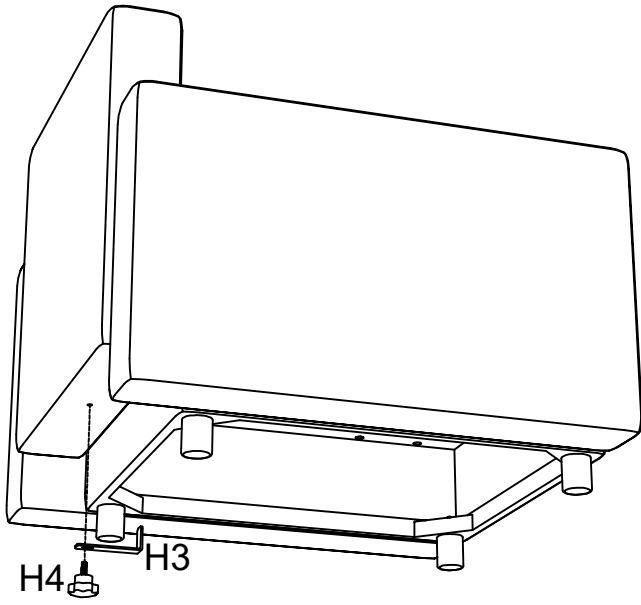

# Component List

LABEL		DESCRIPTION	QTY
A		Seat frame	1
B		Back	1
C		Arm	2
D		Seat cushion	1
E		Back cushion	1
F		Leg	4

# Hardware List

LABEL		DESCRIPTION	QTY
H1		Plastic Washer	4
H2		Metal connect	6
H3		Metal connect	1
H4		Bolts M8×30mm	1
H5		Bolts M6×30mm	8
H6		Allen key M6	1

**1****2****3****4**

5

6