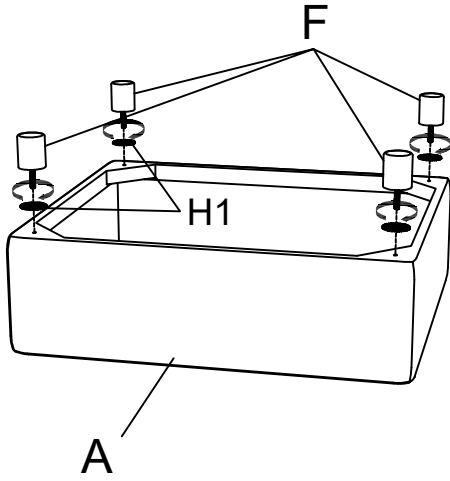

# ASSEMBLY INSTRUCTION

Sofa

USSL-3896

# Component List

LABEL		DESCRIPTION	QTY
A		Seat frame	1
B		Back	1
C		Arm	2
D		Seat cushion	1
E		Back cushion	1
F		Leg	4

# Hardware List

LABEL		DESCRIPTION	QTY
H1		Plastic Washer	4
H2		Metal connect	6
H3		Metal connect	1
H4		Bolts M8×30mm	1
H5		Bolts M6×30mm	8
H6		Allen key M6	1

**1****2****3****4**

5

6

# Hardware List

LABEL		DESCRIPTION	QTY
H1		Plastic Washer	4
H2		Metal connect	2
H3		Metal connect	2
H4		Metal connect	1
H5		Bolts M8×30mm	1
H6		Bolts M6×30mm	4
H7		Allen key M6	1

1

2

3

4

5