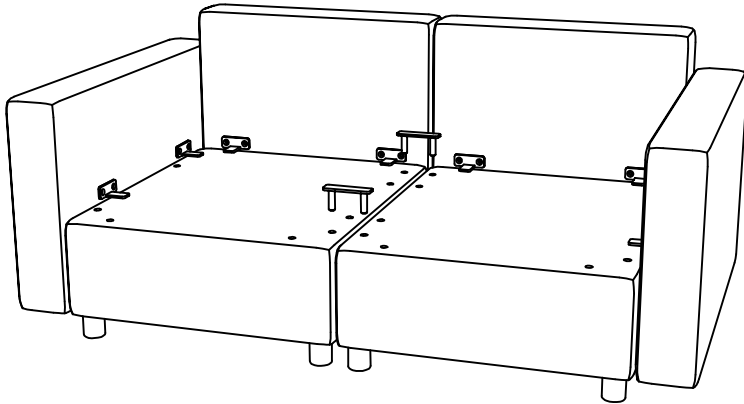

# Component List

LABEL		DESCRIPTION	QTY
A		Seat frame	1
B		Back	1
C		Arm	2
D		Seat cushion	1
E		Back cushion	1
F		Leg	4

# Hardware List

LABEL		DESCRIPTION	QTY
H1		Plastic Washer	4
H2		Metal connect	6
H3		Metal connect	1
H4		Bolts M8×30mm	1
H5		Bolts M6×30mm	8
H6		Allen key M6	1

**1****2****3****4**

5

6