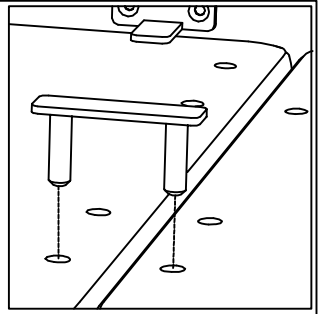

# Hardware List

LABEL		DESCRIPTION	QTY
H1		Plastic Washer	4
H2		Metal connect	6
H3		Metal connect	1
H4		Bolts M8×30mm	1
H5		Bolts M6×30mm	8
H6		Allen key M6	1

**1****2****3****4**

5

6