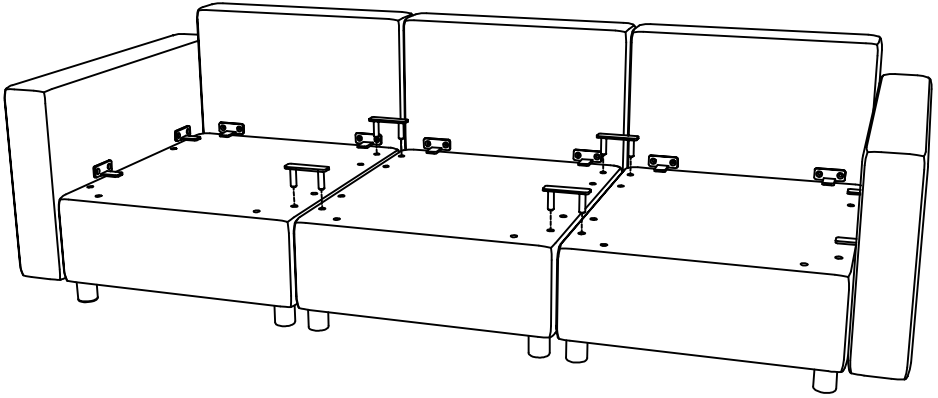

# Component List

LABEL		DESCRIPTION	QTY
A		Seat frame	1
B		Back	1
C		Arm	2
D		Seat cushion	1
E		Back cushion	1
F		Leg	4

# Hardware List

LABEL		DESCRIPTION	QTY
H1		Plastic Washer	4
H2		Metal connect	6
H3		Metal connect	1
H4		Bolts M8×30mm	1
H5		Bolts M6×30mm	8
H6		Allen key M6	1

**1****2****3****4**

5

6

# ASSEMBLY INSTRUCTION

Sofa

USSL-2621

# Component List

LABEL		DESCRIPTION	QTY
A		Seat frame	1
B		Seat cushion	1
C		Leg	4