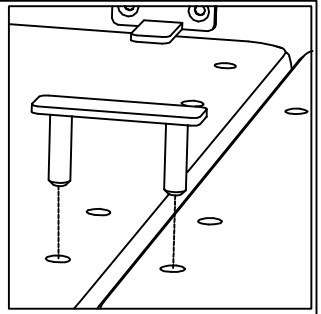

# Hardware List

LABEL		DESCRIPTION	QTY
H1		Plastic Washer	4
H2		Metal connect	6
H3		Metal connect	1
H4		Bolts M8×30mm	1
H5		Bolts M6×30mm	8
H6		Allen key M6	1

**1****2****3****4**

5

6