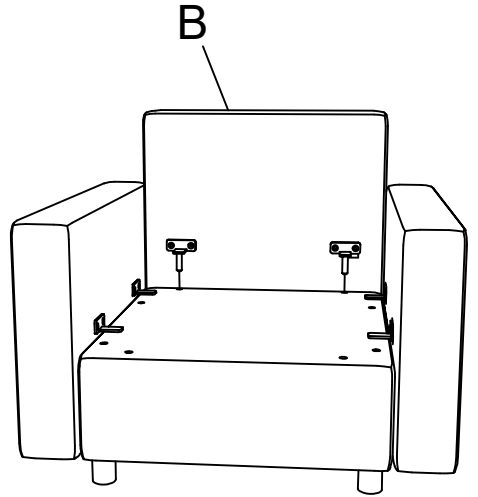

# ASSEMBLY INSTRUCTION

Sofa

USSL-3896

# Component List

LABEL		DESCRIPTION	QTY
A		Seat frame	1
B		Back	1
C		Arm	2
D		Seat cushion	1
E		Back cushion	1
F		Leg	4

# Hardware List

LABEL		DESCRIPTION	QTY
H1		Plastic Washer	4
H2		Metal connect	6
H3		Metal connect	1
H4		Bolts M8×30mm	1
H5		Bolts M6×30mm	8
H6		Allen key M6	1

**1****2****3****4**

5

6