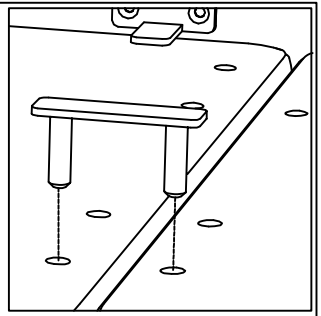

# Hardware List

LABEL		DESCRIPTION	QTY
H1		Plastic Washer	4
H2		Metal connect	6
H3		Metal connect	1
H4		Bolts M8×30mm	1
H5		Bolts M6×30mm	8
H6		Allen key M6	1

**1****2****3****4**

5

6