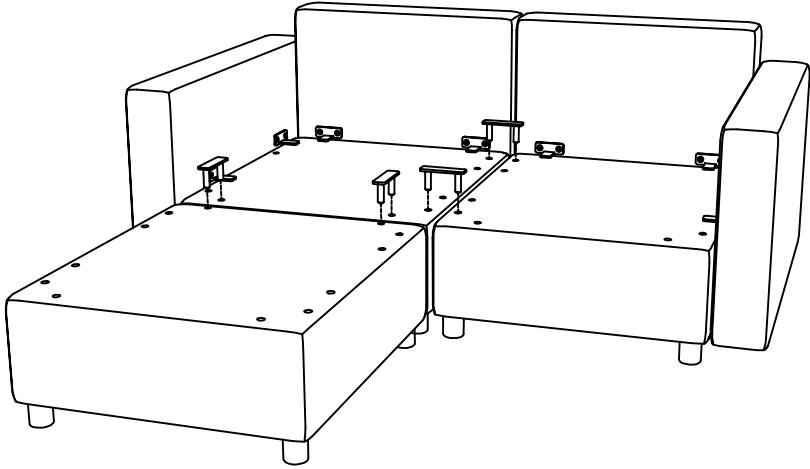

# Component List

LABEL		DESCRIPTION	QTY
A		Seat frame	1
B		Back	1
C		Arm	2
D		Seat cushion	1
E		Back cushion	1
F		Leg	4

# Hardware List

LABEL		DESCRIPTION	QTY
H1		Plastic Washer	4
H2		Metal connect	6
H3		Metal connect	1
H4		Bolts M8×30mm	1
H5		Bolts M6×30mm	8
H6		Allen key M6	1

**1****2****3****4**

5

6