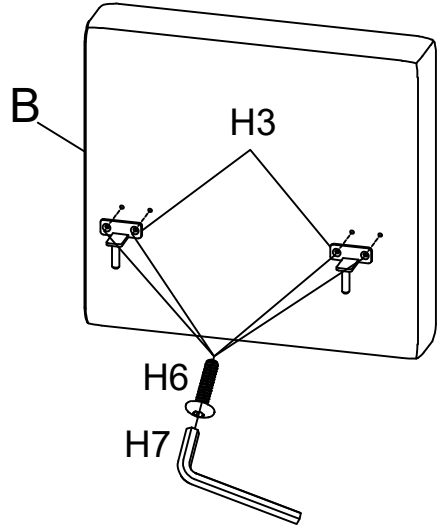

# Hardware List

LABEL		DESCRIPTION	QTY
H1		Plastic Washer	4
H2		Metal connect	6
H3		Metal connect	1
H4		Bolts M8×30mm	1
H5		Bolts M6×30mm	8
H6		Allen key M6	1

**1****2****3****4**

5

6

# Component List

LABEL		DESCRIPTION	QTY
A		Seat frame	1
B		Back	1
C		Seat cushion	1
D		Back cushion	1
E		Leg	4

# Hardware List

LABEL		DESCRIPTION	QTY
H1		Plastic Washer	4
H2		Metal connect	2
H3		Metal connect	2
H4		Metal connect	1
H5		Bolts M8×30mm	1
H6		Bolts M6×30mm	4
H7		Allen key M6	1

1

2

3

4

5