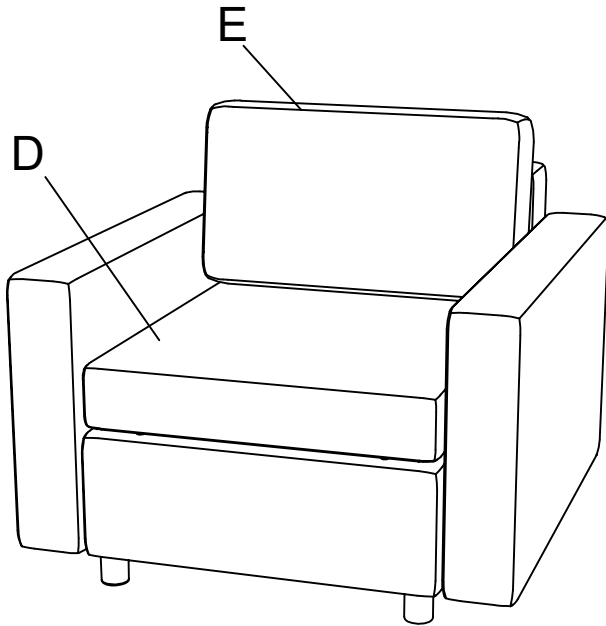

# ASSEMBLY INSTRUCTION

Sofa

USSL-3896

# Component List

LABEL		DESCRIPTION	QTY
A		Seat frame	1
B		Back	1
C		Arm	2
D		Seat cushion	1
E		Back cushion	1
F		Leg	4

# Hardware List

LABEL		DESCRIPTION	QTY
H1		Plastic Washer	4
H2		Metal connect	6
H3		Metal connect	1
H4		Bolts M8×30mm	1
H5		Bolts M6×30mm	8
H6		Allen key M6	1

**1****2****3****4**

5

6

# ASSEMBLY INSTRUCTION

Sofa

USSL-2621