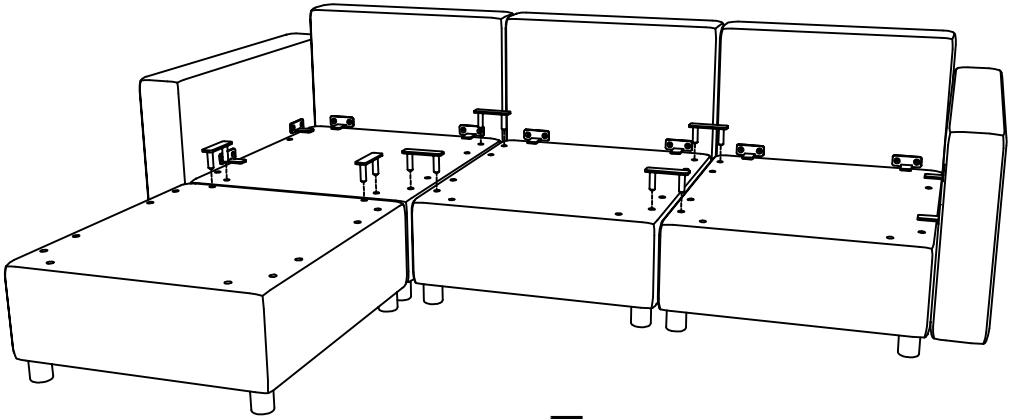

# Component List

LABEL		DESCRIPTION	QTY
A		Seat frame	1
B		Back	1
C		Arm	2
D		Seat cushion	1
E		Back cushion	1
F		Leg	4

# Hardware List

LABEL		DESCRIPTION	QTY
H1		Plastic Washer	4
H2		Metal connect	6
H3		Metal connect	1
H4		Bolts M8×30mm	1
H5		Bolts M6×30mm	8
H6		Allen key M6	1

**1****2****3****4**

5

6

# ASSEMBLY INSTRUCTION

Sofa

USSL-2621