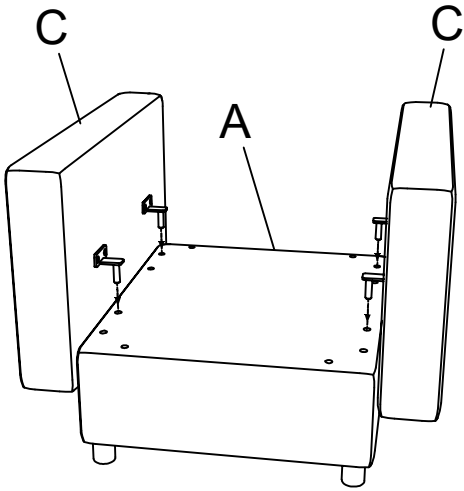

# ASSEMBLY INSTRUCTION

Sofa

USSL-3896

# Component List

LABEL		DESCRIPTION	QTY
A		Seat frame	1
B		Back	1
C		Arm	2
D		Seat cushion	1
E		Back cushion	1
F		Leg	4

# Hardware List

LABEL		DESCRIPTION	QTY
H1		Plastic Washer	4
H2		Metal connect	6
H3		Metal connect	1
H4		Bolts M8×30mm	1
H5		Bolts M6×30mm	8
H6		Allen key M6	1

**1****2****3****4**

5

6

# Component List

LABEL		DESCRIPTION	QTY
A		Seat frame	1
B		Seat cushion	1
C		Leg	4