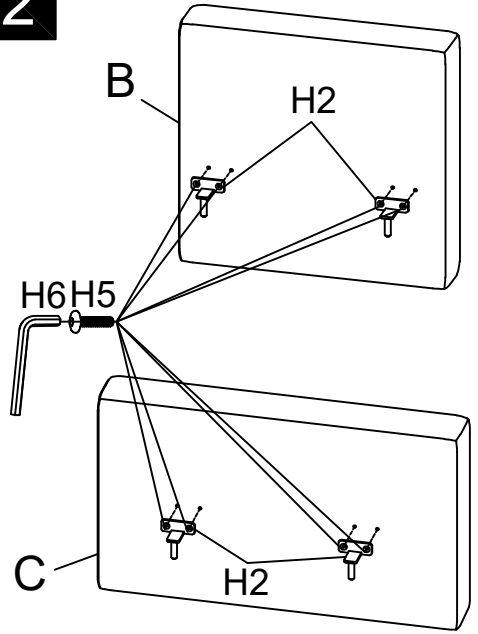

# Component List

LABEL		DESCRIPTION	QTY
A		Seat frame	1
B		Back	1
C		Arm	2
D		Seat cushion	1
E		Back cushion	1
F		Leg	4

# Hardware List

LABEL		DESCRIPTION	QTY
H1		Plastic Washer	4
H2		Metal connect	6
H3		Metal connect	1
H4		Bolts M8×30mm	1
H5		Bolts M6×30mm	8
H6		Allen key M6	1

**1****2****3****4**

5

6

# Component List

LABEL		DESCRIPTION	QTY
A		Seat frame	1
B		Seat cushion	1
C		Leg	4

# Hardware List

LABEL		DESCRIPTION	QTY
H1		Plastic Washer	4
H2		Metal connect	2
H3		Metal connect	2
H4		Metal connect	1
H5		Bolts M8×30mm	1
H6		Bolts M6×30mm	4
H7		Allen key M6	1

1

2

3

4

5