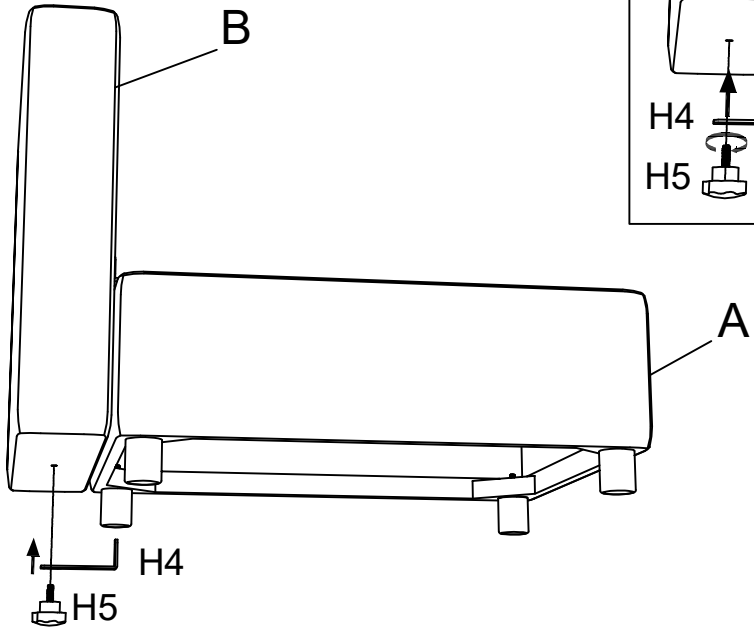

# Hardware List

LABEL		DESCRIPTION	QTY
H1		Plastic Washer	4
H2		Metal connect	2
H3		Metal connect	2
H4		Metal connect	1
H5		Bolts M8×30mm	1
H6		Bolts M6×30mm	4
H7		Allen key M6	1

1

2

3

4

5