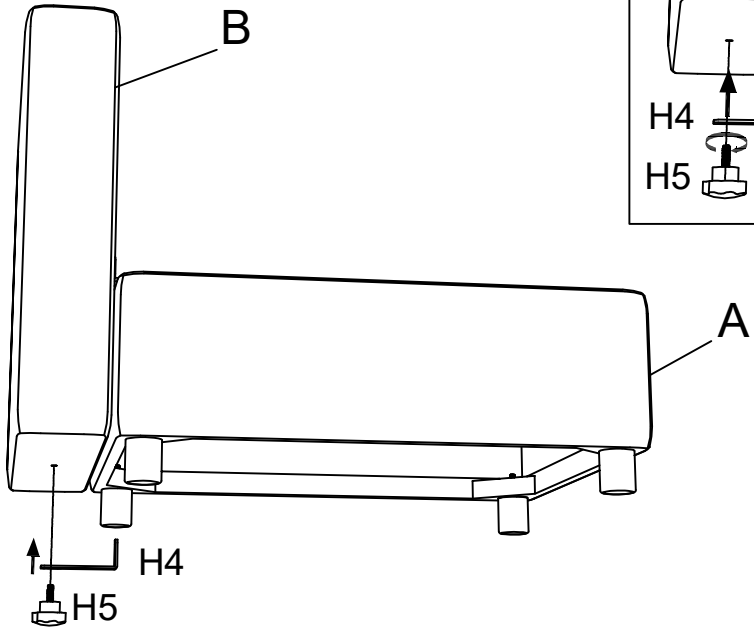

ASSEMBLY INSTRUCTION

Sofa
USSL-3936

Component List

LABEL		DESCRIPTION	QTY
A		Seat frame	1
B		Back	1
C		Seat cushion	1
D		Back cushion	1
E		Leg	4

Hardware List

LABEL		DESCRIPTION	QTY
H1		Plastic Washer	4
H2		Metal connect	2
H3		Metal connect	2
H4		Metal connect	1
H5		Bolts M8×30mm	1
H6		Bolts M6×30mm	4
H7		Allen key M6	1

1

2

3

4

5