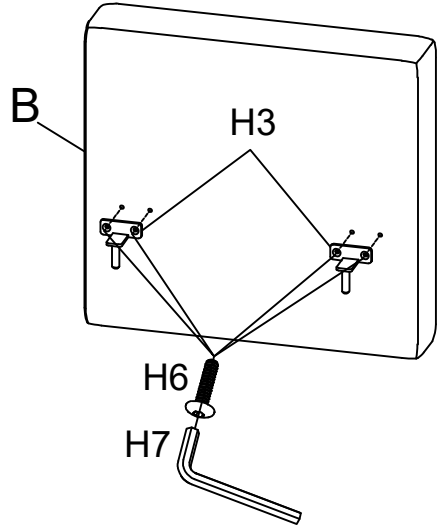

ASSEMBLY INSTRUCTION

Sofa
USSL-3936

Component List

LABEL		DESCRIPTION	QTY
A		Seat frame	1
B		Back	1
C		Seat cushion	1
D		Back cushion	1
E		Leg	4

Hardware List

LABEL		DESCRIPTION	QTY
H1		Plastic Washer	4
H2		Metal connect	2
H3		Metal connect	2
H4		Metal connect	1
H5		Bolts M8×30mm	1
H6		Bolts M6×30mm	4
H7		Allen key M6	1

1

2

3

4

5