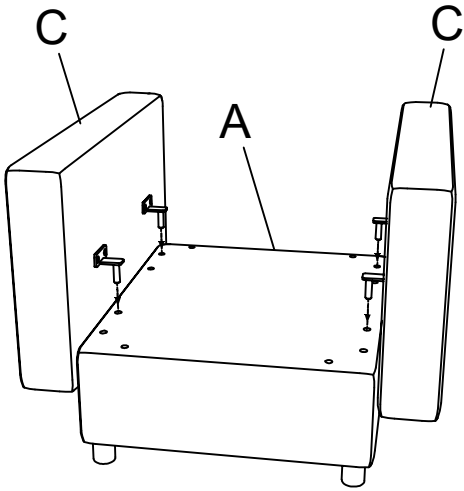

ASSEMBLY INSTRUCTION

Sofa

USSL-3896

Component List

LABEL		DESCRIPTION	QTY
A		Seat frame	1
B		Back	1
C		Arm	2
D		Seat cushion	1
E		Back cushion	1
F		Leg	4

Hardware List

LABEL		DESCRIPTION	QTY
H1		Plastic Washer	4
H2		Metal connect	6
H3		Metal connect	1
H4		Bolts M8×30mm	1
H5		Bolts M6×30mm	8
H6		Allen key M6	1

1**2****3****4**

5

6