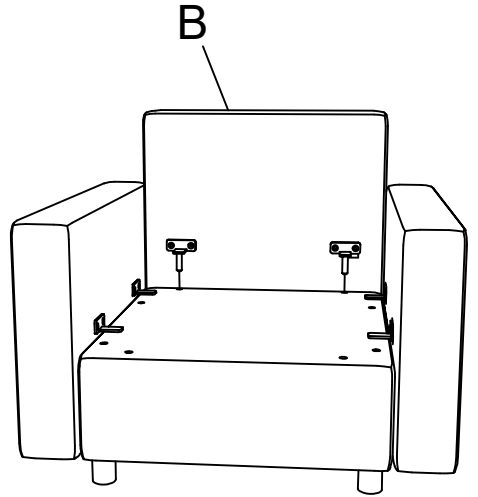

ASSEMBLY INSTRUCTION

Sofa

USSL-3896

Component List

LABEL		DESCRIPTION	QTY
A		Seat frame	1
B		Back	1
C		Arm	2
D		Seat cushion	1
E		Back cushion	1
F		Leg	4

Hardware List

LABEL		DESCRIPTION	QTY
H1		Plastic Washer	4
H2		Metal connect	6
H3		Metal connect	1
H4		Bolts M8×30mm	1
H5		Bolts M6×30mm	8
H6		Allen key M6	1

1**2****3****4**

5

6