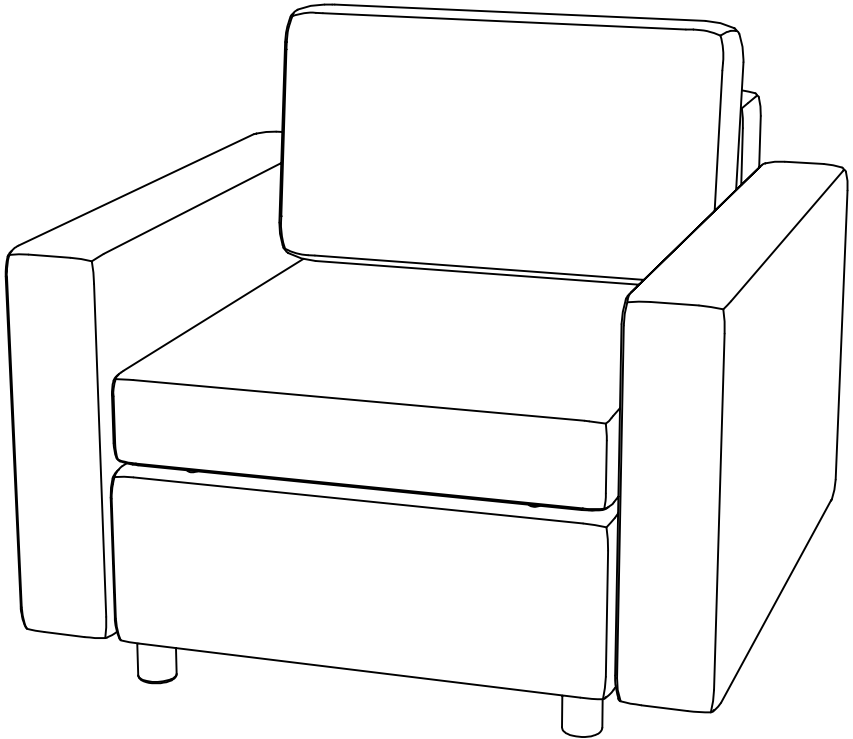

ASSEMBLY INSTRUCTION

Sofa

USSL-3896

Component List

LABEL		DESCRIPTION	QTY
A		Seat frame	1
B		Back	1
C		Arm	2
D		Seat cushion	1
E		Back cushion	1
F		Leg	4

Hardware List

LABEL		DESCRIPTION	QTY
H1		Plastic Washer	4
H2		Metal connect	6
H3		Metal connect	1
H4		Bolts M8×30mm	1
H5		Bolts M6×30mm	8
H6		Allen key M6	1

1**2****3****4**

5

6