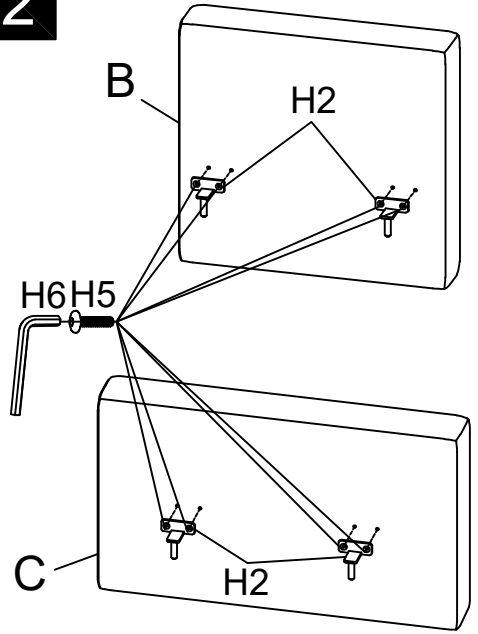

ASSEMBLY INSTRUCTION

Sofa

USSL-3896

Component List

LABEL		DESCRIPTION	QTY
A		Seat frame	1
B		Back	1
C		Arm	2
D		Seat cushion	1
E		Back cushion	1
F		Leg	4

Hardware List

LABEL		DESCRIPTION	QTY
H1		Plastic Washer	4
H2		Metal connect	6
H3		Metal connect	1
H4		Bolts M8×30mm	1
H5		Bolts M6×30mm	8
H6		Allen key M6	1

1**2****3****4**

5

6