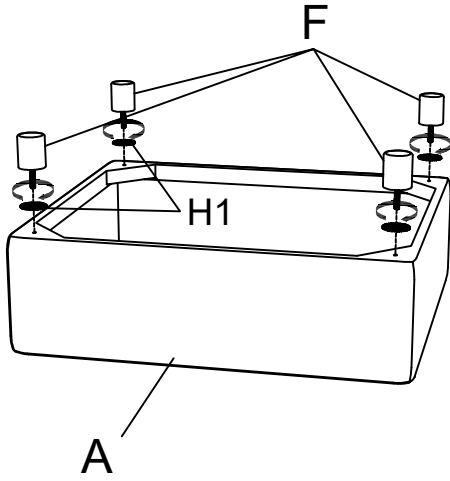

ASSEMBLY INSTRUCTION

Sofa

USSL-3896

Component List

LABEL		DESCRIPTION	QTY
A		Seat frame	1
B		Back	1
C		Arm	2
D		Seat cushion	1
E		Back cushion	1
F		Leg	4

Hardware List

LABEL		DESCRIPTION	QTY
H1		Plastic Washer	4
H2		Metal connect	6
H3		Metal connect	1
H4		Bolts M8×30mm	1
H5		Bolts M6×30mm	8
H6		Allen key M6	1

1**2****3****4**

5

6