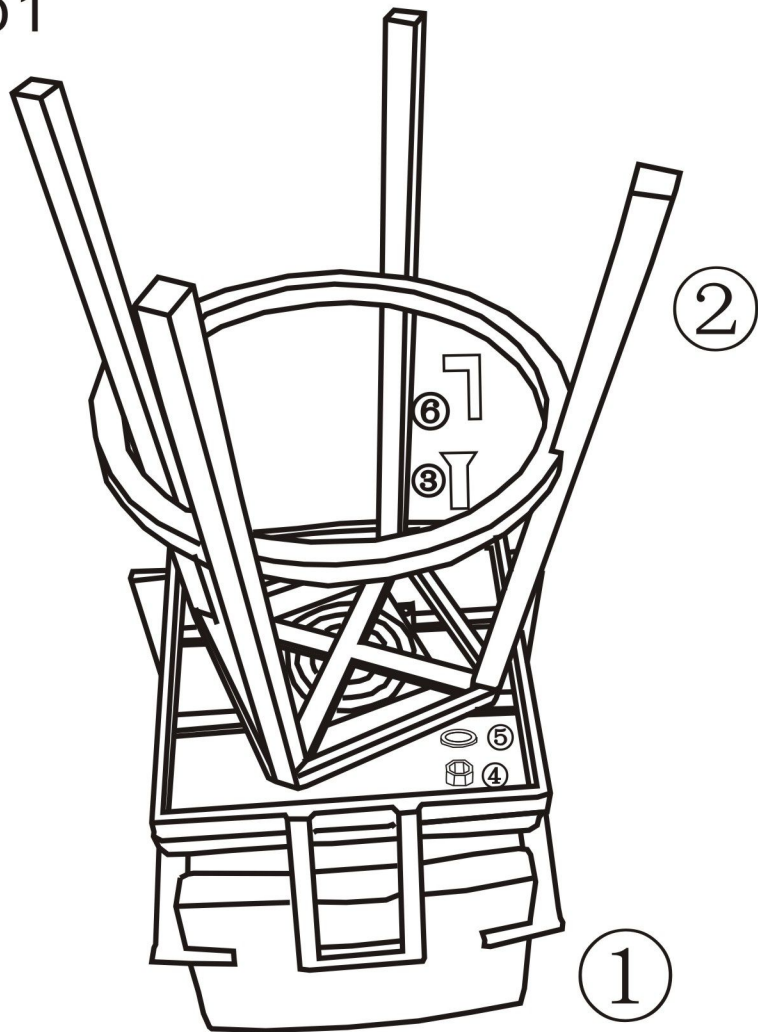

ITEM: 8257-BS/CS	Instaling		Accessories			Tool	
	①	②	③	④	⑤	⑥	
	SEAT	FRAME	SCREW	NUT	GASKET	ALLENKET	
							
	Size	Size	M6*25	M6	Φ16*2*Φ8	Size	Φ4
Pcs	1	1	4	4	4		1

Step1

Step2